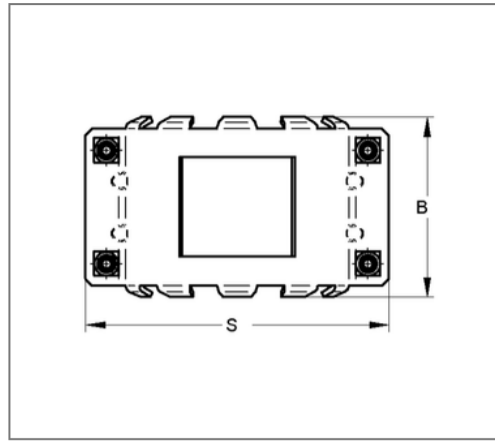

## ■ Grip connector SIMA-Cramp DN 70 OD 78 mm two-part

### Commercial details

Part no.	4472705
EAN/GTIN	4250928439413
Packing unit	20 pcs
Quantity unit	pcs
Weight	0,576 kg/pc
Product group	03-448
Price unit	1

### Specification

Application	grip connector without sleeves, drain pipes in area
Specification	connection with connector SIMA >G< two-part

### Product details

Outer pipe diameter	78 mm
Length S	134 mm
Tightening torque	15 Nm
Width pipe clamp strap B	92 mm
max. pressure load	5 bar
Nominal pipe diameter	70 mm
Height D	99 mm