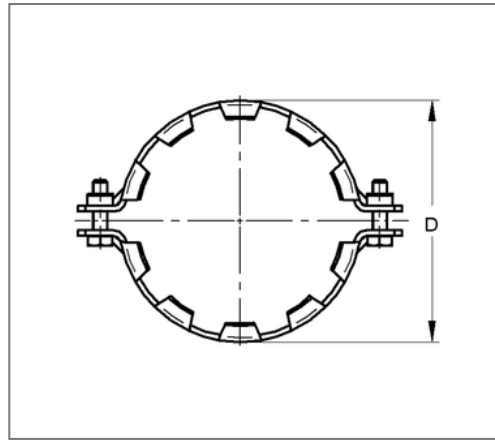

## ■ Grip connector SIMA-Cramp DN 70 OD 78 mm two-part

### Specification

Application	grip connector without sleeves, drain pipes in area
Specification	connection with connector SIMA >G< two-part

### Product details

Outer pipe diameter	78 mm
Length S	134 mm
Tightening torque	15 Nm
Width pipe clamp strap B	92 mm
max. pressure load	5 bar
Nominal pipe diameter	70 mm
Height D	99 mm