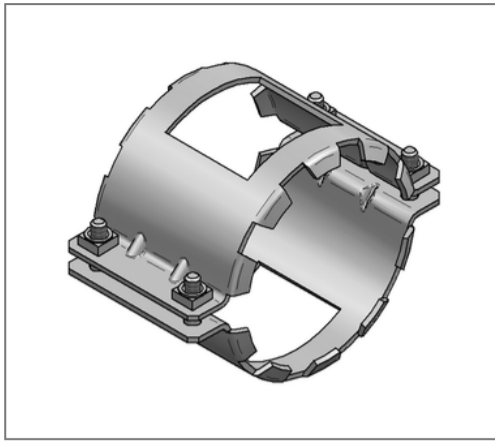

## ■ Grip connector SIMA-Cramp DN 70 OD 78 mm two-part

### Technical data

Material	Steel
Material type	S235
Surface	galvanized

### Specification

Application	grip connector without sleeves, drain pipes in area
Specification	connection with connector SIMA >G< two-part

### Product details

Outer pipe diameter	78 mm
Length S	134 mm
Tightening torque	15 Nm
Width pipe clamp strap B	92 mm
max. pressure load	5 bar
Nominal pipe diameter	70 mm
Height D	99 mm