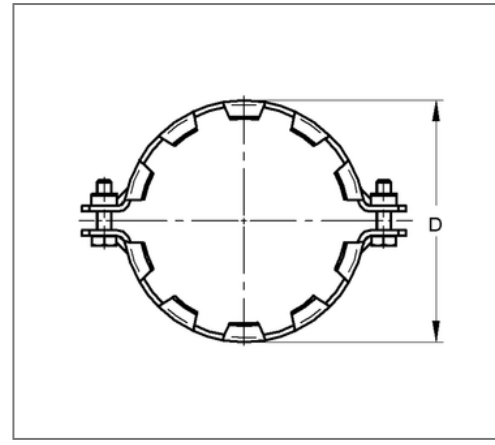

## ■ Grip connector SIMA-Cramp DN 70 OD 78 mm two-part

### Specification

Application	grip connector without sleeves, drain pipes in area
Specification	connection with connector SIMA >G< two-part

### Product details

Outer pipe diameter	78 mm
Length S	134 mm
Tightening torque	15 Nm
Width pipe clamp strap B	92 mm
max. pressure load	5 bar
Nominal pipe diameter	70 mm
Height D	99 mm