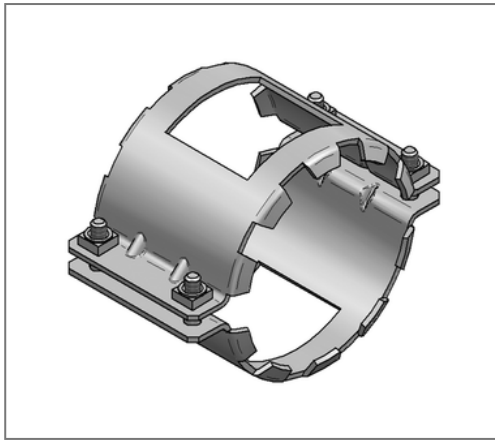

## ■ Grip connector SIMA-Cramp DN 70 OD 78 mm two-part

### Technical data

Material	Steel
Material type	S235
Surface	galvanized

### Specification

Application	grip connector without sleeves, drain pipes in area
Specification	connection with connector SIMA >G< two-part

### Product details

Outer pipe diameter	78 mm
Length S	134 mm
Tightening torque	15 Nm
Width pipe clamp strap B	92 mm
max. pressure load	5 bar
Nominal pipe diameter	70 mm
Height D	99 mm