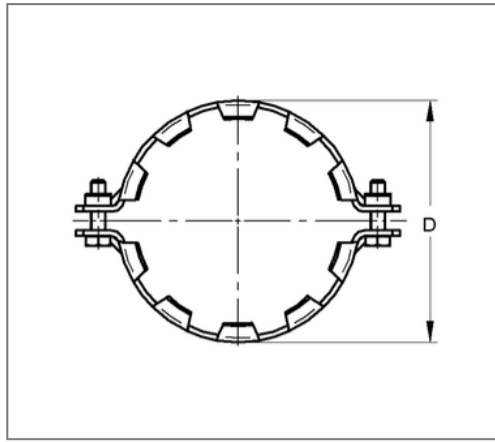

## ■ Grip connector SIMA-Cramp DN 70 OD 78 mm two-part

### Specification

Application	grip connector without sleeves, drain pipes in area
Specification	connection with connector SIMA >G< two-part

### Product details

Outer pipe diameter	78 mm
Length S	134 mm
Tightening torque	15 Nm
Width pipe clamp strap B	92 mm
max. pressure load	5 bar
Nominal pipe diameter	70 mm
Height D	99 mm