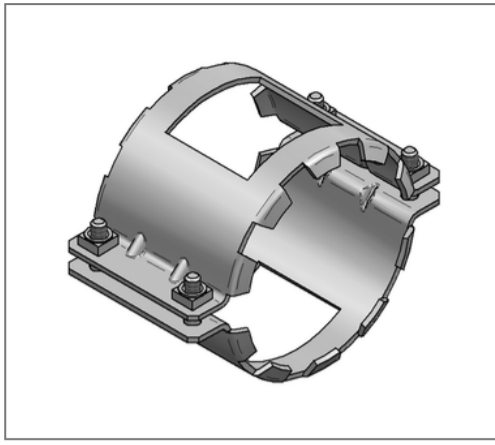

## ■ Grip connector SIMA-Cramp DN 80 OD 83 mm two-part

### Technical data

Material	Steel
Material type	S235
Surface	galvanized

### Specification

Application	grip connector without sleeves, drain pipes in area
Specification	connection with connector SIMA >G< two-part

### Product details

Outer pipe diameter	83 mm
Length S	138 mm
Tightening torque	20 Nm
Width pipe clamp strap B	74 mm
max. pressure load	5 bar
Nominal pipe diameter	80 mm
Height D	102 mm