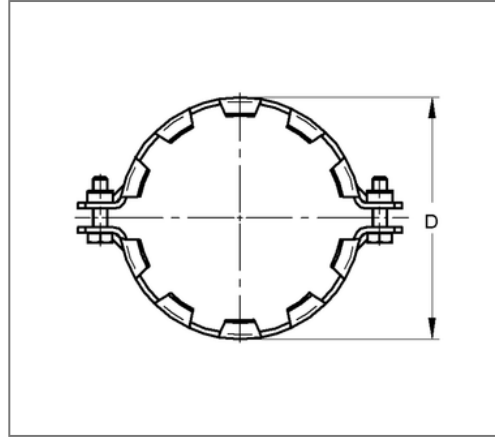

■ Grip connector SIMA-Cramp DN 80 OD 83 mm two-part

Commercial details

Part no.	4472805
EAN/GTIN	4250928439420
Packing unit	10 pcs
Quantity unit	pcs
Weight	0,800 kg/pc
Product group	03-448
Price unit	1

QR code

Certification

22 1130 3 94
MPA NRW

Technical data

Material	Steel
Material type	S235
Surface	galvanized

Specification

Application	grip connector without sleeves, drain pipes in area
Specification	connection with connector SIMA >G< two-part

Product details

Outer pipe diameter	83 mm
Length S	138 mm
Tightening torque	20 Nm
Width pipe clamp strap B	74 mm
max. pressure load	5 bar
Nominal pipe diameter	80 mm
Height D	102 mm