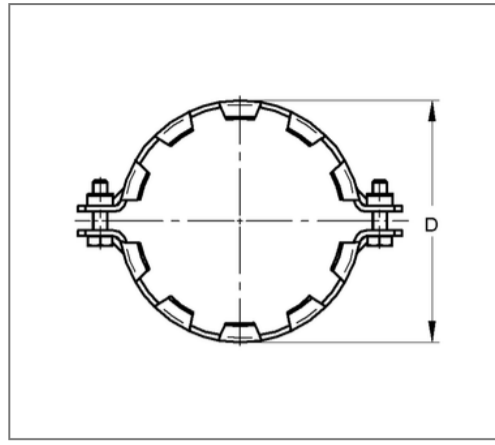

## ■ Grip connector SIMA-Cramp DN 80 OD 83 mm two-part

### Commercial details

Part no.	4472805
EAN/GTIN	4250928439420
Packing unit	10 pcs
Quantity unit	pcs
Weight	0,800 kg/pc
Product group	03-448
Price unit	1

### Specification

Application	grip connector without sleeves, drain pipes in area
Specification	connection with connector SIMA >G< two-part

### Product details

Outer pipe diameter	83 mm
Length S	138 mm
Tightening torque	20 Nm
Width pipe clamp strap B	74 mm
max. pressure load	5 bar
Nominal pipe diameter	80 mm
Height D	102 mm