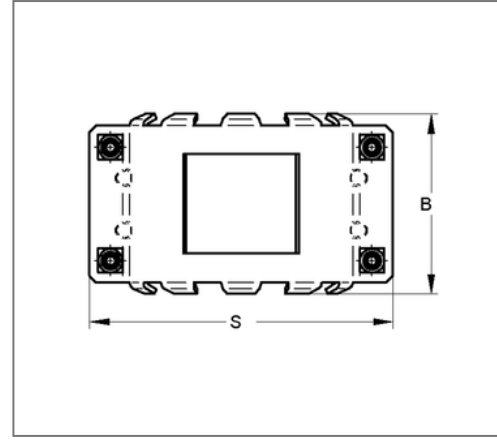

■ Grip connector SIMA-Cramp DN 80 OD 83 mm two-part

Commercial details

Part no.	4472805
EAN/GTIN	4250928439420
Packing unit	10 pcs
Quantity unit	pcs
Weight	0,800 kg/pc
Product group	03-448
Price unit	1

QR code

Certification

22 1130 3 94
MPA NRW

Technical data

Material	Steel
Material type	S235
Surface	galvanized

Specification

Application	grip connector without sleeves, drain pipes in area
Specification	connection with connector SIMA >G< two-part

Product details

Outer pipe diameter	83 mm
Length S	138 mm
Tightening torque	20 Nm
Width pipe clamp strap B	74 mm
max. pressure load	5 bar
Nominal pipe diameter	80 mm
Height D	102 mm