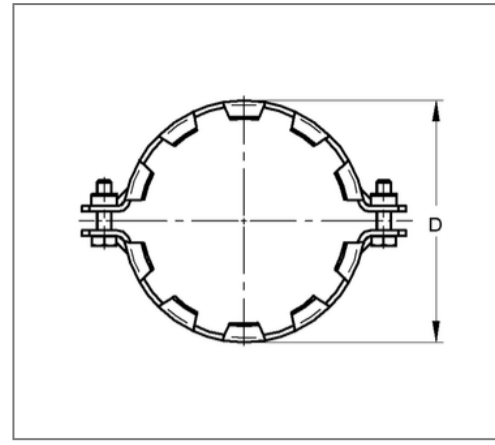

## ■ Grip connector SIMA-Cramp DN 80 OD 83 mm two-part

### Commercial details

Part no.	4472805
EAN/GTIN	4250928439420
Packing unit	10 pcs
Quantity unit	pcs
Weight	0,800 kg/pc
Product group	03-448
Price unit	1

### Specification

Application	grip connector without sleeves, drain pipes in area
Specification	connection with connector SIMA >G< two-part

### Product details

Outer pipe diameter	83 mm
Length S	138 mm
Tightening torque	20 Nm
Width pipe clamp strap B	74 mm
max. pressure load	5 bar
Nominal pipe diameter	80 mm
Height D	102 mm