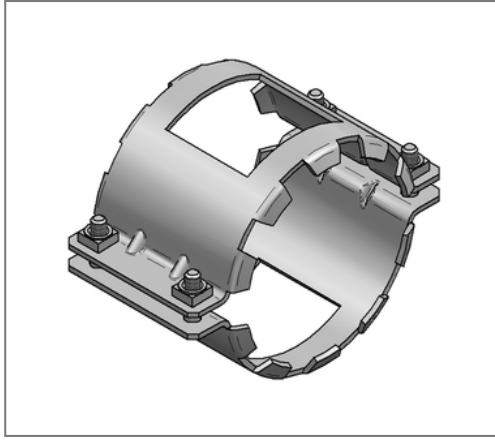

■ Grip connector SIMA-Cramp DN 80 OD 83 mm two-part

Commercial details

Part no.	4472805
EAN/GTIN	4250928439420
Packing unit	10 pcs
Quantity unit	pcs
Weight	0,800 kg/pc
Product group	03-448
Price unit	1

QR code

Certification

22 1130 3 94
MPA NRW

Technical data

Material	Steel
Material type	S235
Surface	galvanized

Specification

Application	grip connector without sleeves, drain pipes in area
Specification	connection with connector SIMA >G< two-part

Product details

Outer pipe diameter	83 mm
Length S	138 mm
Tightening torque	20 Nm
Width pipe clamp strap B	74 mm
max. pressure load	5 bar
Nominal pipe diameter	80 mm
Height D	102 mm