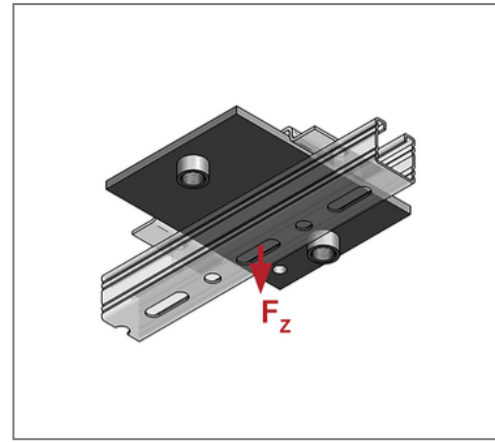

■ Sliding plate 150 x 100 x 8 Connection 1 x 3/4"

Commercial details

Part no.	0771227
EAN/GTIN	4250928418258
Packing unit	1 pcs
Quantity unit	pcs
Weight	1,01 kg/pc
Product group	04-077
Price unit	100

QR code

Technical data

Material	Steel
Material type	S235
Surface	galvanized

Product details

Connection	3/4"
Length L	150 mm
Width B	100 mm
Thickness S	8 mm
load F_z	1,5 kN
Number of connections	1
max. sliding distance axial standing	100 mm