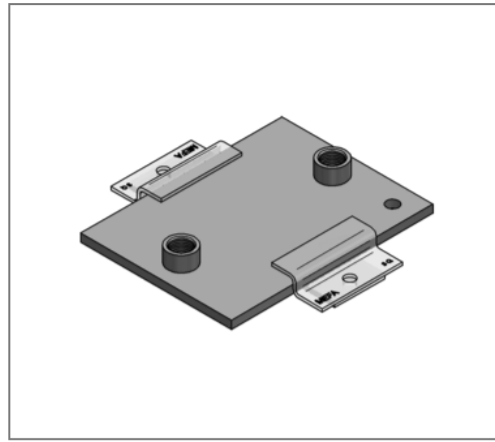

■ Sliding plate 150 x 100 x 8 Connection 1 x 3/4"

Commercial details

Part no.	0771227
EAN/GTIN	4250928418258
Packing unit	1 pcs
Quantity unit	pcs
Weight	1,01 kg/pc
Product group	04-077
Price unit	100

QR code

Technical data

Material	Steel
Material type	S235
Surface	galvanized

Product details

Connection	3/4"
Length L	150 mm
Width B	100 mm
Thickness S	8 mm
load F_z	1,5 kN
Number of connections	1
max. sliding distance axial standing	100 mm