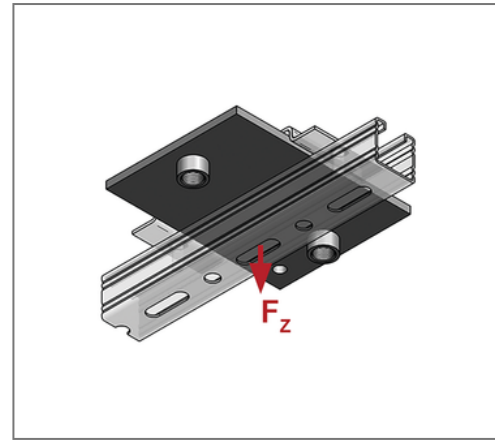

■ Sliding plate 150 x 100 x 8 Connection 1 x 3/4"

Commercial details

Part no.	0771227
EAN/GTIN	4250928418258
Packing unit	1 pcs
Quantity unit	pcs
Weight	1,01 kg/pc
Product group	04-077
Price unit	100

QR code

Technical data

Material	Steel
Material type	S235
Surface	galvanized

Product details

Connection	3/4"
Length L	150 mm
Width B	100 mm
Thickness S	8 mm
load F_z	1,5 kN
Number of connections	1
max. sliding distance axial standing	100 mm