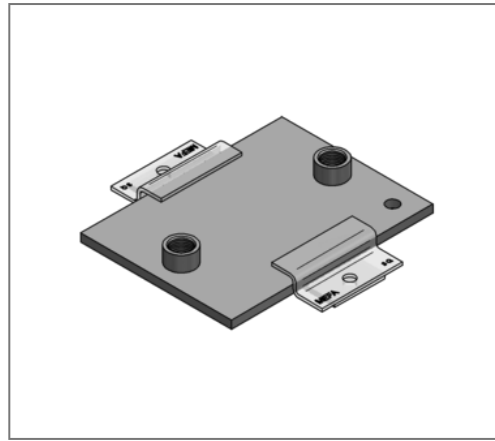

■ Sliding plate 150 x 100 x 8 Connection 1 x 3/4"

Commercial details

Part no.	0771227
EAN/GTIN	4250928418258
Packing unit	1 pcs
Quantity unit	pcs
Weight	1,01 kg/pc
Product group	04-077
Price unit	100

QR code

Technical data

Material	Steel
Material type	S235
Surface	galvanized

Product details

Connection	3/4"
Length L	150 mm
Width B	100 mm
Thickness S	8 mm
load F_z	1,5 kN
Number of connections	1
max. sliding distance axial standing	100 mm