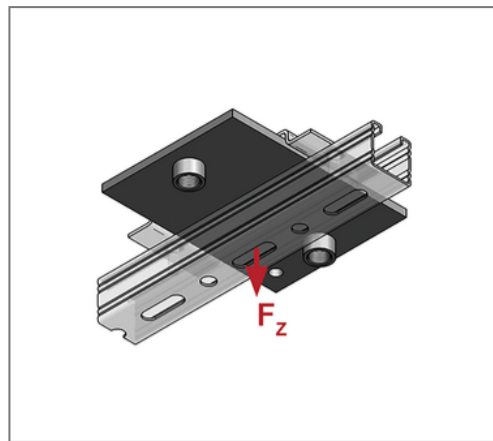

## ■ Sliding plate 150 x 100 x 8 Connection 2 x M16

### Product details

Connection	M16
Length L	150 mm
Width B	100 mm
Thickness S	8 mm
load $F_z$	4,8 kN
Axial dimension a	25 mm
Number of connections	2
max. sliding distance axial hanging	20 mm
max. sliding distance axial standing	100 mm