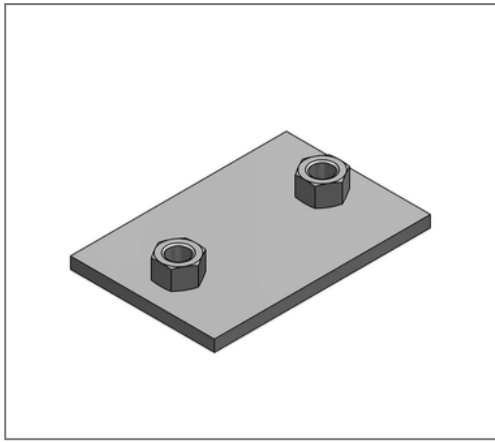

## ■ Sliding plate 150 x 100 x 8 Connection 2 x M16

### Technical data

Material	Steel
Material type	S235
Surface	galvanized

### Product details

Connection	M16
Length L	150 mm
Width B	100 mm
Thickness S	8 mm
load $F_z$	4,8 kN
Axial dimension a	25 mm
Number of connections	2
max. sliding distance axial hanging	20 mm
max. sliding distance axial standing	100 mm