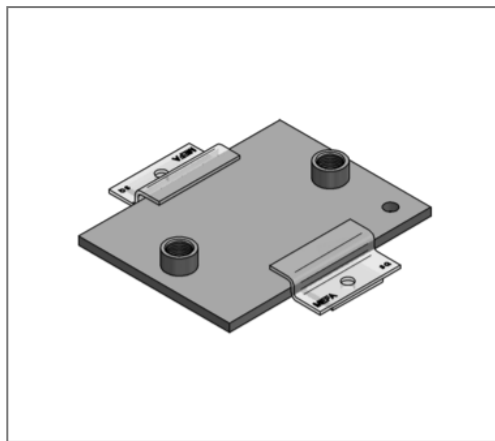

## ■ Sliding plate 150 x 100 x 8 Connection 2 x M16

### Commercial details

Part no.	0771164
EAN/GTIN	4250928418210
Packing unit	1 pcs
Quantity unit	pcs
Weight	1,04 kg/pc
Product group	04-077
Price unit	100

### Technical data

Material	Steel
Material type	S235
Surface	galvanized

### Product details

Connection	M16
Length L	150 mm
Width B	100 mm
Thickness S	8 mm
load $F_z$	4,8 kN
Axial dimension a	25 mm
Number of connections	2
max. sliding distance axial hanging	20 mm
max. sliding distance axial standing	100 mm