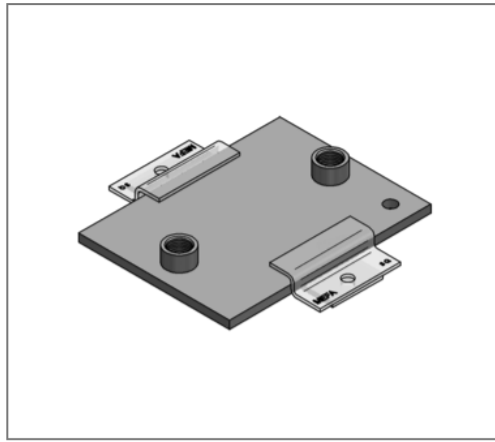

## ■ Sliding plate 150 x 100 x 8 Connection 2 x M16

### Commercial details

Part no.	0771164
EAN/GTIN	4250928418210
Packing unit	1 pcs
Quantity unit	pcs
Weight	1,04 kg/pc
Product group	04-077
Price unit	100

### Technical data

Material	Steel
Material type	S235
Surface	galvanized

### Product details

Connection	M16
Length L	150 mm
Width B	100 mm
Thickness S	8 mm
load $F_z$	4,8 kN
Axial dimension a	25 mm
Number of connections	2
max. sliding distance axial hanging	20 mm
max. sliding distance axial standing	100 mm