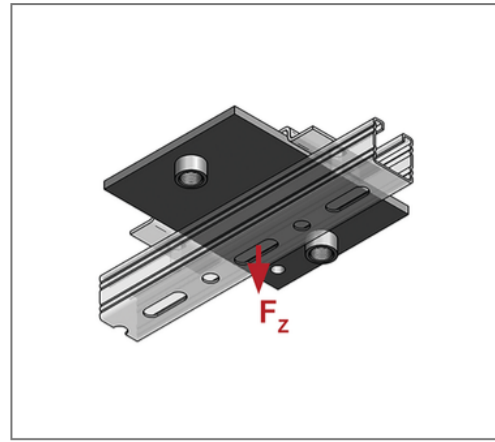

■ Sliding plate 150 x 100 x 8 Connection 2 x M16

Commercial details

Part no.	0771164
EAN/GTIN	4250928418210
Packing unit	1 pcs
Quantity unit	pcs
Weight	1,04 kg/pc
Product group	04-077
Price unit	100

QR code

Technical data

Material	Steel
Material type	S235
Surface	galvanized

Product details

Connection	M16
Length L	150 mm
Width B	100 mm
Thickness S	8 mm
load F_z	4,8 kN
Axial dimension a	25 mm
Number of connections	2
max. sliding distance axial hanging	20 mm
max. sliding distance axial standing	100 mm