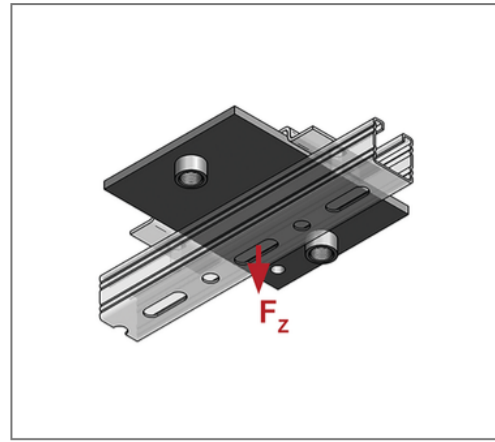

## ■ Sliding plate 150 x 100 x 8 Connection 2 x M16

### Product details

Connection	M16
Length L	150 mm
Width B	100 mm
Thickness S	8 mm
load $F_z$	4,8 kN
Axial dimension a	25 mm
Number of connections	2
max. sliding distance axial hanging	20 mm
max. sliding distance axial standing	100 mm