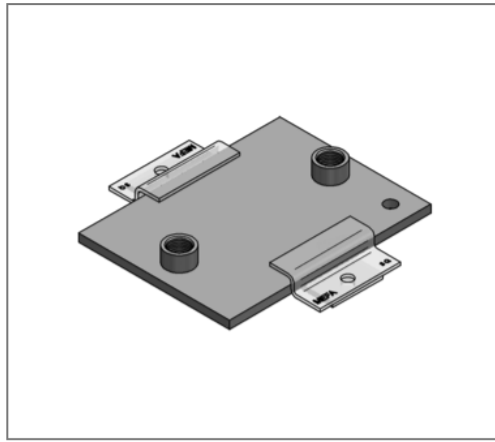

■ Sliding plate 150 x 100 x 8 Connection 2 x M16

Commercial details

Part no.	0771164
EAN/GTIN	4250928418210
Packing unit	1 pcs
Quantity unit	pcs
Weight	1,04 kg/pc
Product group	04-077
Price unit	100

QR code

Technical data

Material	Steel
Material type	S235
Surface	galvanized

Product details

Connection	M16
Length L	150 mm
Width B	100 mm
Thickness S	8 mm
load F_z	4,8 kN
Axial dimension a	25 mm
Number of connections	2
max. sliding distance axial hanging	20 mm
max. sliding distance axial standing	100 mm