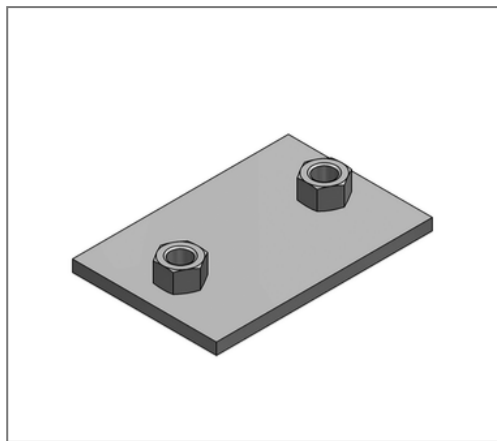

## ■ Sliding plate 150 x 100 x 8 Connection 2 x M16

### Technical data

Material	Steel
Material type	S235
Surface	galvanized

### Product details

Connection	M16
Length L	150 mm
Width B	100 mm
Thickness S	8 mm
load $F_z$	4,8 kN
Axial dimension a	25 mm
Number of connections	2
max. sliding distance axial hanging	20 mm
max. sliding distance axial standing	100 mm