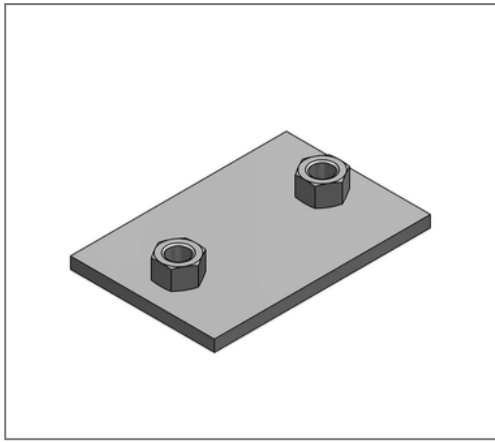

■ Sliding plate 150 x 100 x 8 Connection 2 x M16

Commercial details

Part no.	0771164
EAN/GTIN	4250928418210
Packing unit	1 pcs
Quantity unit	pcs
Weight	1,04 kg/pc
Product group	04-077
Price unit	100

QR code

Technical data

Material	Steel
Material type	S235
Surface	galvanized

Product details

Connection	M16
Length L	150 mm
Width B	100 mm
Thickness S	8 mm
load F_z	4,8 kN
Axial dimension a	25 mm
Number of connections	2
max. sliding distance axial hanging	20 mm
max. sliding distance axial standing	100 mm