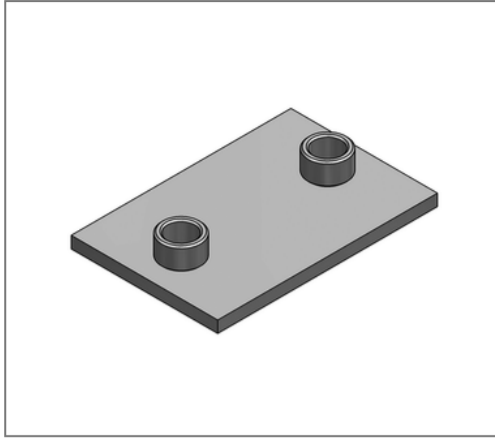

## ■ Sliding plate 150 x 100 x 8 Connection 2 x 3/4"

### Technical data

Material	Steel
Material type	S235
Surface	galvanized

### Product details

Connection	3/4"
Length L	150 mm
Width B	100 mm
Thickness S	8 mm
load $F_z$	4,8 kN
Axial dimension a	25 mm
Number of connections	2
max. sliding distance axial hanging	20 mm
max. sliding distance axial standing	100 mm