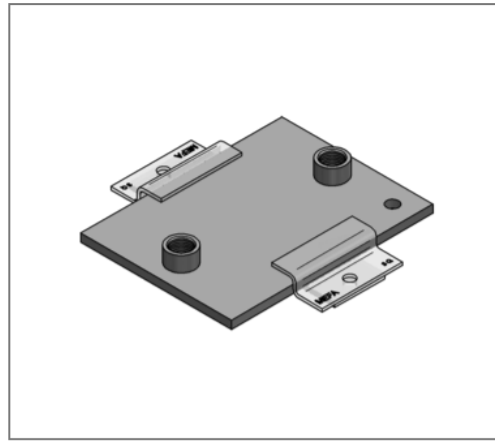

■ Sliding plate 150 x 100 x 8 Connection 2 x 3/4"

Commercial details

Part no.	0771229
EAN/GTIN	4250928418272
Packing unit	1 pcs
Quantity unit	pcs
Weight	1,05 kg/pc
Product group	04-077
Price unit	100

QR code

Technical data

Material	Steel
Material type	S235
Surface	galvanized

Product details

Connection	3/4"
Length L	150 mm
Width B	100 mm
Thickness S	8 mm
load F_z	4,8 kN
Axial dimension a	25 mm
Number of connections	2
max. sliding distance axial hanging	20 mm
max. sliding distance axial standing	100 mm