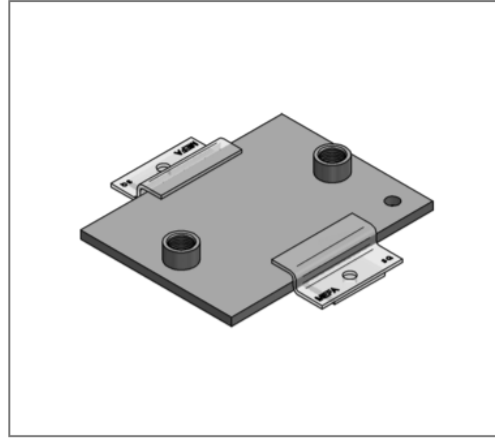

## ■ Sliding plate 150 x 100 x 8 Connection 2 x 3/4"

### Commercial details

Part no.	0771229
EAN/GTIN	4250928418272
Packing unit	1 pcs
Quantity unit	pcs
Weight	1,05 kg/pc
Product group	04-077
Price unit	100

### Technical data

Material	Steel
Material type	S235
Surface	galvanized

### Product details

Connection	3/4"
Length L	150 mm
Width B	100 mm
Thickness S	8 mm
load $F_z$	4,8 kN
Axial dimension a	25 mm
Number of connections	2
max. sliding distance axial hanging	20 mm
max. sliding distance axial standing	100 mm