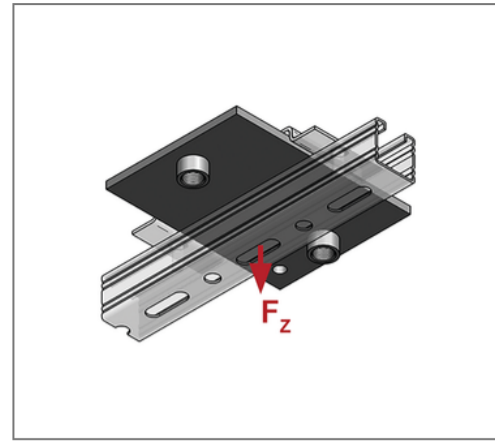

■ Sliding plate 150 x 100 x 8 Connection 2 x 3/4"

Commercial details

Part no.	0771229
EAN/GTIN	4250928418272
Packing unit	1 pcs
Quantity unit	pcs
Weight	1,05 kg/pc
Product group	04-077
Price unit	100

QR code

Technical data

Material	Steel
Material type	S235
Surface	galvanized

Product details

Connection	3/4"
Length L	150 mm
Width B	100 mm
Thickness S	8 mm
load F_z	4,8 kN
Axial dimension a	25 mm
Number of connections	2
max. sliding distance axial hanging	20 mm
max. sliding distance axial standing	100 mm