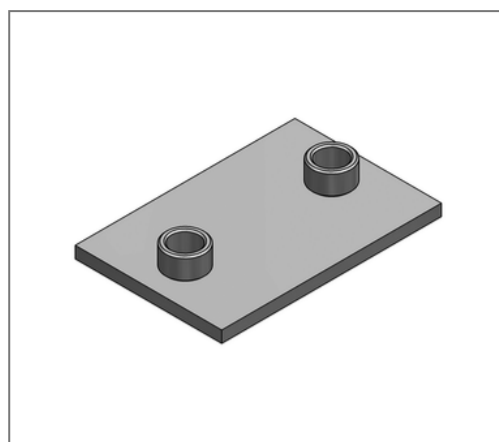

■ Sliding plate 150 x 100 x 8 Connection 2 x 3/4"

Commercial details

Part no.	0771229
EAN/GTIN	4250928418272
Packing unit	1 pcs
Quantity unit	pcs
Weight	1,05 kg/pc
Product group	04-077
Price unit	100

QR code

Technical data

Material	Steel
Material type	S235
Surface	galvanized

Product details

Connection	3/4"
Length L	150 mm
Width B	100 mm
Thickness S	8 mm
load F_z	4,8 kN
Axial dimension a	25 mm
Number of connections	2
max. sliding distance axial hanging	20 mm
max. sliding distance axial standing	100 mm