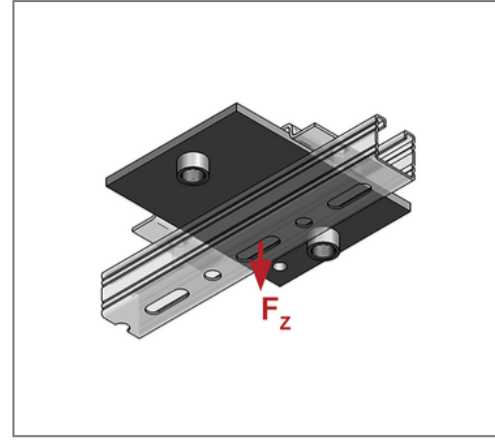

## ■ Sliding plate 150 x 100 x 8 Connection 2 x 3/4"

### Product details

Connection	3/4"
Length L	150 mm
Width B	100 mm
Thickness S	8 mm
load $F_z$	4,8 kN
Axial dimension a	25 mm
Number of connections	2
max. sliding distance axial hanging	20 mm
max. sliding distance axial standing	100 mm