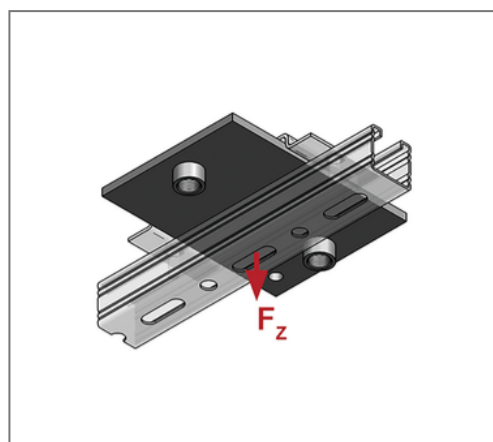

■ Sliding plate 150 x 100 x 8 Connection 2 x 3/4"

Commercial details

Part no.	0771229
EAN/GTIN	4250928418272
Packing unit	1 pcs
Quantity unit	pcs
Weight	1,05 kg/pc
Product group	04-077
Price unit	100

QR code

Technical data

Material	Steel
Material type	S235
Surface	galvanized

Product details

Connection	3/4"
Length L	150 mm
Width B	100 mm
Thickness S	8 mm
load F_z	4,8 kN
Axial dimension a	25 mm
Number of connections	2
max. sliding distance axial hanging	20 mm
max. sliding distance axial standing	100 mm