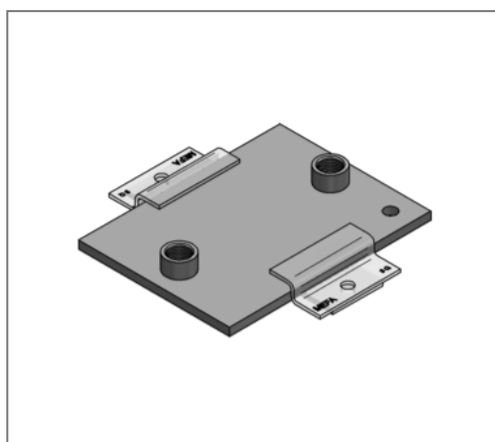

■ Sliding plate 150 x 100 x 8 Connection 2 x 3/4"

Commercial details

Part no.	0771229
EAN/GTIN	4250928418272
Packing unit	1 pcs
Quantity unit	pcs
Weight	1,05 kg/pc
Product group	04-077
Price unit	100

QR code

Technical data

Material	Steel
Material type	S235
Surface	galvanized

Product details

Connection	3/4"
Length L	150 mm
Width B	100 mm
Thickness S	8 mm
load F_z	4,8 kN
Axial dimension a	25 mm
Number of connections	2
max. sliding distance axial hanging	20 mm
max. sliding distance axial standing	100 mm