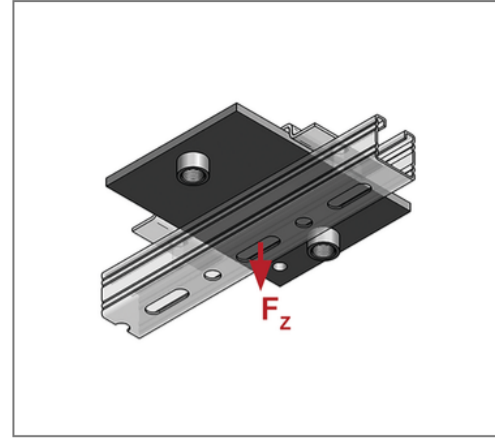

■ Sliding plate 200 x 150 x 8 Connection 2 x 1/2"

Commercial details

Part no.	0771331
EAN/GTIN	4250928418296
Packing unit	1 pcs
Quantity unit	pcs
Weight	1,98 kg/pc
Product group	04-077
Price unit	100

QR code

Technical data

Material	Steel
Material type	S235
Surface	galvanized

Product details

Connection	1/2"
Length L	200 mm
Width B	150 mm
Thickness S	8 mm
load F_z	4,4 kN
Axial dimension a	25 mm
Number of connections	2
max. sliding distance axial hanging	70 mm
max. sliding distance axial standing	150 mm