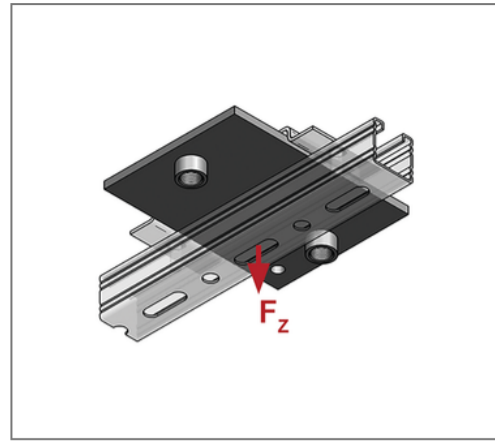

■ Sliding plate 200 x 150 x 8 Connection 2 x 1/2"

Commercial details

Part no.	0771331
EAN/GTIN	4250928418296
Packing unit	1 pcs
Quantity unit	pcs
Weight	1,98 kg/pc
Product group	04-077
Price unit	100

QR code

Technical data

Material	Steel
Material type	S235
Surface	galvanized

Product details

Connection	1/2"
Length L	200 mm
Width B	150 mm
Thickness S	8 mm
load F_z	4,4 kN
Axial dimension a	25 mm
Number of connections	2
max. sliding distance axial hanging	70 mm
max. sliding distance axial standing	150 mm