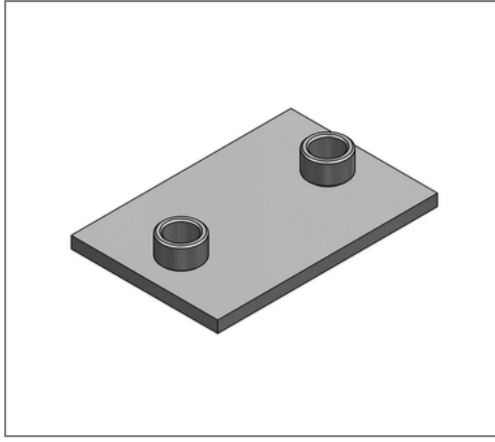

■ Sliding plate 200 x 150 x 8 Connection 2 x 1/2"

Commercial details

Part no.	0771331
EAN/GTIN	4250928418296
Packing unit	1 pcs
Quantity unit	pcs
Weight	1,98 kg/pc
Product group	04-077
Price unit	100

QR code

Technical data

Material	Steel
Material type	S235
Surface	galvanized

Product details

Connection	1/2"
Length L	200 mm
Width B	150 mm
Thickness S	8 mm
load F_z	4,4 kN
Axial dimension a	25 mm
Number of connections	2
max. sliding distance axial hanging	70 mm
max. sliding distance axial standing	150 mm