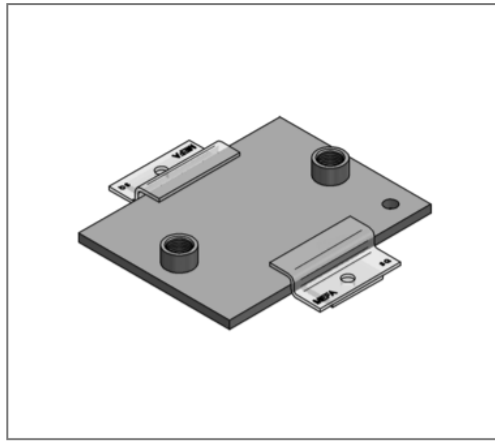

■ Sliding plate 200 x 150 x 8 Connection 2 x 1/2"

Commercial details

Part no.	0771331
EAN/GTIN	4250928418296
Packing unit	1 pcs
Quantity unit	pcs
Weight	1,98 kg/pc
Product group	04-077
Price unit	100

QR code

Technical data

Material	Steel
Material type	S235
Surface	galvanized

Product details

Connection	1/2"
Length L	200 mm
Width B	150 mm
Thickness S	8 mm
load F_z	4,4 kN
Axial dimension a	25 mm
Number of connections	2
max. sliding distance axial hanging	70 mm
max. sliding distance axial standing	150 mm