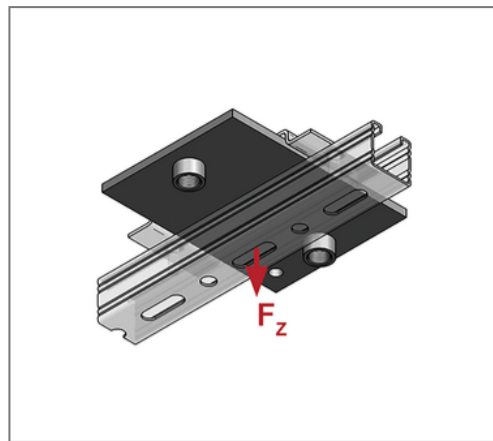

■ Sliding plate 200 x 150 x 8 Connection 2 x 1/2"

Commercial details

Part no.	0771331
EAN/GTIN	4250928418296
Packing unit	1 pcs
Quantity unit	pcs
Weight	1,98 kg/pc
Product group	04-077
Price unit	100

QR code

Technical data

Material	Steel
Material type	S235
Surface	galvanized

Product details

Connection	1/2"
Length L	200 mm
Width B	150 mm
Thickness S	8 mm
load F_z	4,4 kN
Axial dimension a	25 mm
Number of connections	2
max. sliding distance axial hanging	70 mm
max. sliding distance axial standing	150 mm