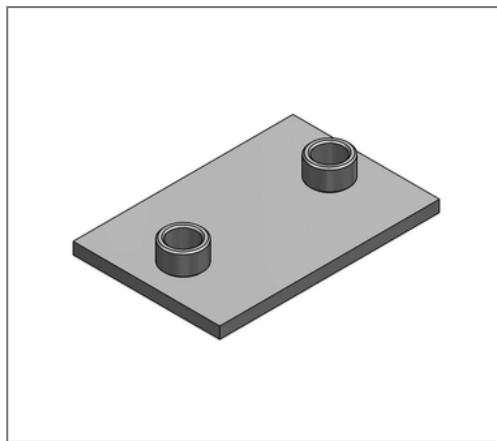

■ Sliding plate 200 x 150 x 8 Connection 2 x 1/2"

Commercial details

Part no.	0771331
EAN/GTIN	4250928418296
Packing unit	1 pcs
Quantity unit	pcs
Weight	1,98 kg/pc
Product group	04-077
Price unit	100

QR code

Technical data

Material	Steel
Material type	S235
Surface	galvanized

Product details

Connection	1/2"
Length L	200 mm
Width B	150 mm
Thickness S	8 mm
load F_z	4,4 kN
Axial dimension a	25 mm
Number of connections	2
max. sliding distance axial hanging	70 mm
max. sliding distance axial standing	150 mm