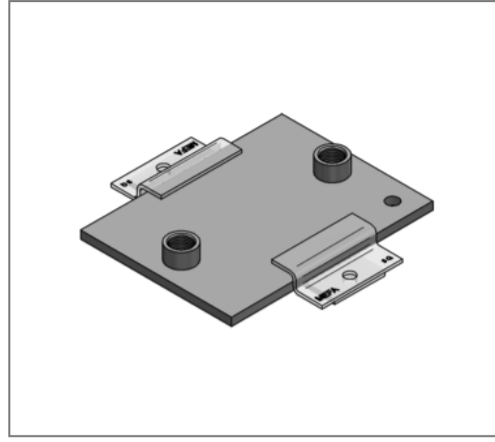

■ Sliding plate 200 x 150 x 8 Connection 2 x 1/2"

Commercial details

Part no.	0771331
EAN/GTIN	4250928418296
Packing unit	1 pcs
Quantity unit	pcs
Weight	1,98 kg/pc
Product group	04-077
Price unit	100

QR code

Technical data

Material	Steel
Material type	S235
Surface	galvanized

Product details

Connection	1/2"
Length L	200 mm
Width B	150 mm
Thickness S	8 mm
load F_z	4,4 kN
Axial dimension a	25 mm
Number of connections	2
max. sliding distance axial hanging	70 mm
max. sliding distance axial standing	150 mm