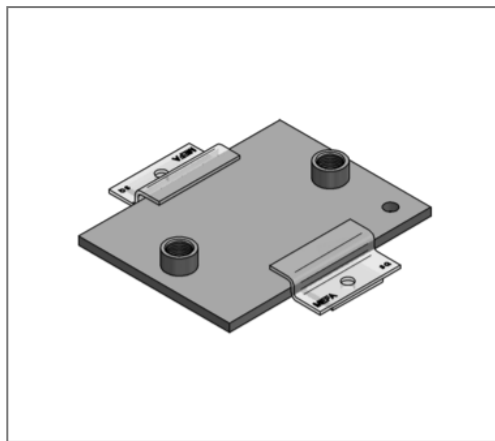

■ Sliding plate 200 x 150 x 8 Connection 2 x 1/2"

Commercial details

Part no.	0771331
EAN/GTIN	4250928418296
Packing unit	1 pcs
Quantity unit	pcs
Weight	1,98 kg/pc
Product group	04-077
Price unit	100

QR code

Technical data

Material	Steel
Material type	S235
Surface	galvanized

Product details

Connection	1/2"
Length L	200 mm
Width B	150 mm
Thickness S	8 mm
load F_z	4,4 kN
Axial dimension a	25 mm
Number of connections	2
max. sliding distance axial hanging	70 mm
max. sliding distance axial standing	150 mm