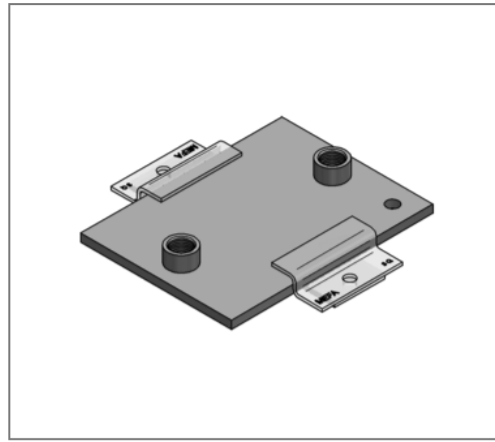

## ■ Sliding plate 250 x 100 x 8 Connection 2 x 1"

### Commercial details

Part no.	0771538
EAN/GTIN	4250928418333
Packing unit	1 pcs
Quantity unit	pcs
Weight	1,75 kg/pc
Product group	04-077
Price unit	100

### Technical data

Material	Steel
Material type	S235
Surface	galvanized

### Product details

Connection	1"
Length L	250 mm
Width B	100 mm
Thickness S	8 mm
load $F_z$	2,2 kN
Axial dimension a	25 mm
Number of connections	2
max. sliding distance axial hanging	120 mm
max. sliding distance axial standing	200 mm