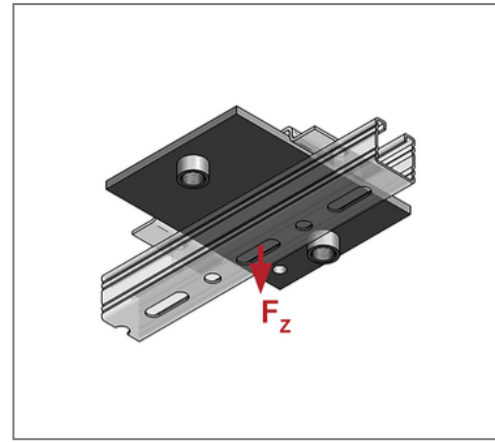

■ Sliding plate 250 x 100 x 8 Connection 2 x 1"

Commercial details

Part no.	0771538
EAN/GTIN	4250928418333
Packing unit	1 pcs
Quantity unit	pcs
Weight	1,75 kg/pc
Product group	04-077
Price unit	100

QR code

Technical data

Material	Steel
Material type	S235
Surface	galvanized

Product details

Connection	1"
Length L	250 mm
Width B	100 mm
Thickness S	8 mm
load F_z	2,2 kN
Axial dimension a	25 mm
Number of connections	2
max. sliding distance axial hanging	120 mm
max. sliding distance axial standing	200 mm