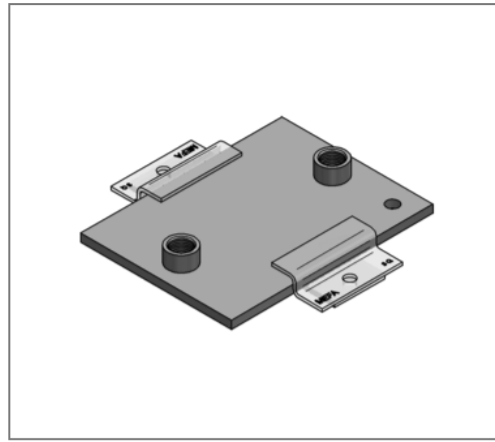

■ Sliding plate 250 x 100 x 8 Connection 2 x 1"

Commercial details

Part no.	0771538
EAN/GTIN	4250928418333
Packing unit	1 pcs
Quantity unit	pcs
Weight	1,75 kg/pc
Product group	04-077
Price unit	100

QR code

Technical data

Material	Steel
Material type	S235
Surface	galvanized

Product details

Connection	1"
Length L	250 mm
Width B	100 mm
Thickness S	8 mm
load F_z	2,2 kN
Axial dimension a	25 mm
Number of connections	2
max. sliding distance axial hanging	120 mm
max. sliding distance axial standing	200 mm