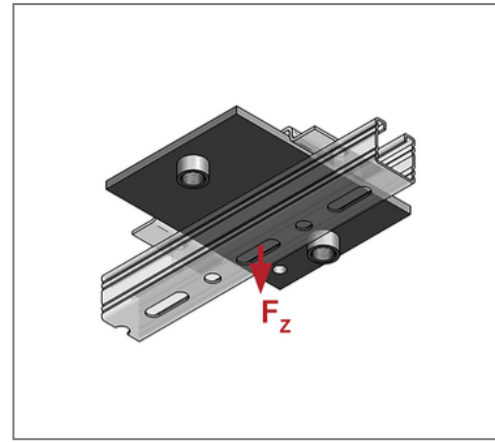

## ■ Sliding plate 250 x 100 x 8 Connection 2 x 1"

### Product details

Connection	1"
Length L	250 mm
Width B	100 mm
Thickness S	8 mm
load $F_z$	2,2 kN
Axial dimension a	25 mm
Number of connections	2
max. sliding distance axial hanging	120 mm
max. sliding distance axial standing	200 mm