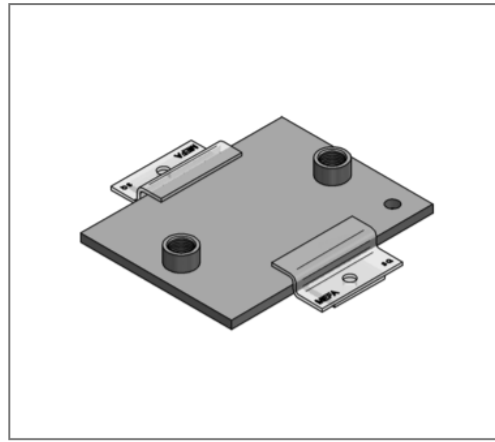

■ Sliding plate 300 x 200 x 12 Connection 2 x 1"

Commercial details

Part no.	0771814
EAN/GTIN	4250928418371
Packing unit	1 pcs
Quantity unit	pcs
Weight	5,91 kg/pc
Product group	04-077
Price unit	100

QR code

Technical data

Material	Steel
Material type	S235
Surface	galvanized

Product details

Connection	1"
Length L	300 mm
Width B	200 mm
Thickness S	12 mm
load F_z	8,1 kN
Axial dimension a	25 mm
Number of connections	2
max. sliding distance axial hanging	160 mm
max. sliding distance axial standing	250 mm