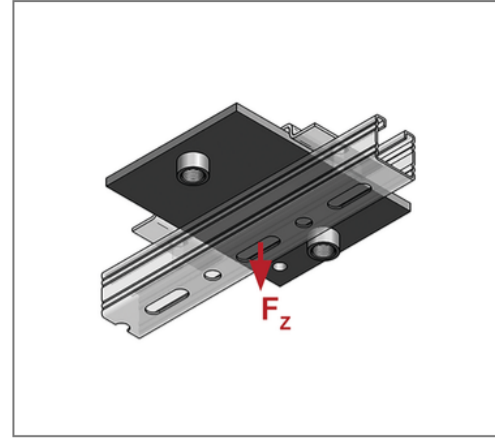

## ■ Sliding plate 300 x 200 x 12 Connection 2 x 1"

### Product details

Connection	1"
Length L	300 mm
Width B	200 mm
Thickness S	12 mm
load $F_z$	8,1 kN
Axial dimension a	25 mm
Number of connections	2
max. sliding distance axial hanging	160 mm
max. sliding distance axial standing	250 mm