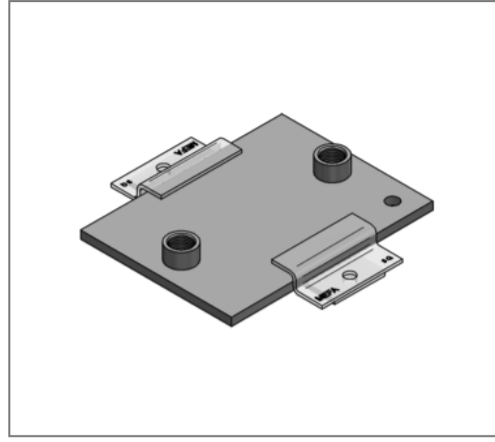

## ■ Sliding plate 300 x 200 x 12 Connection 2 x 1"

### Commercial details

Part no.	0771814
EAN/GTIN	4250928418371
Packing unit	1 pcs
Quantity unit	pcs
Weight	5,91 kg/pc
Product group	04-077
Price unit	100

### Technical data

Material	Steel
Material type	S235
Surface	galvanized

### Product details

Connection	1"
Length L	300 mm
Width B	200 mm
Thickness S	12 mm
load $F_z$	8,1 kN
Axial dimension a	25 mm
Number of connections	2
max. sliding distance axial hanging	160 mm
max. sliding distance axial standing	250 mm