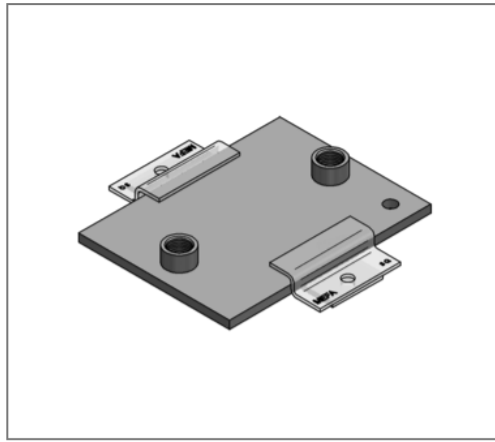

■ Sliding plate 300 x 200 x 12 Connection 2 x 1"

Commercial details

Part no.	0771814
EAN/GTIN	4250928418371
Packing unit	1 pcs
Quantity unit	pcs
Weight	5,91 kg/pc
Product group	04-077
Price unit	100

QR code

Technical data

Material	Steel
Material type	S235
Surface	galvanized

Product details

Connection	1"
Length L	300 mm
Width B	200 mm
Thickness S	12 mm
load F_z	8,1 kN
Axial dimension a	25 mm
Number of connections	2
max. sliding distance axial hanging	160 mm
max. sliding distance axial standing	250 mm