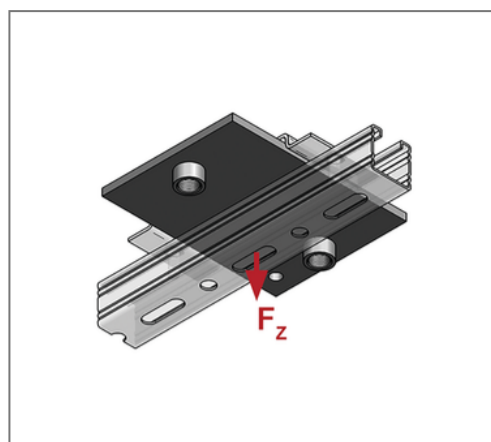

## ■ Sliding plate 300 x 200 x 12 Connection 2 x 1"

### Product details

Connection	1"
Length L	300 mm
Width B	200 mm
Thickness S	12 mm
load $F_z$	8,1 kN
Axial dimension a	25 mm
Number of connections	2
max. sliding distance axial hanging	160 mm
max. sliding distance axial standing	250 mm