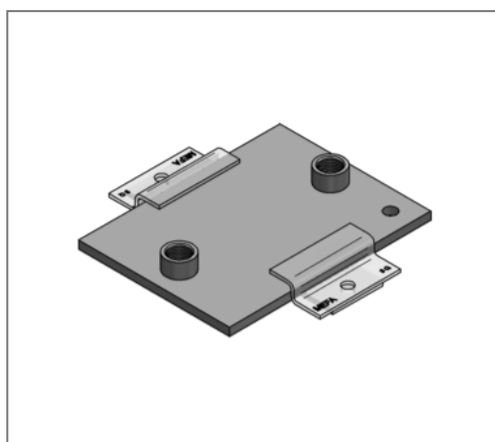

## ■ Sliding plate 300 x 200 x 12 Connection 2 x 1"

### Commercial details

Part no.	0771814
EAN/GTIN	4250928418371
Packing unit	1 pcs
Quantity unit	pcs
Weight	5,91 kg/pc
Product group	04-077
Price unit	100

### Technical data

Material	Steel
Material type	S235
Surface	galvanized

### Product details

Connection	1"
Length L	300 mm
Width B	200 mm
Thickness S	12 mm
load $F_z$	8,1 kN
Axial dimension a	25 mm
Number of connections	2
max. sliding distance axial hanging	160 mm
max. sliding distance axial standing	250 mm