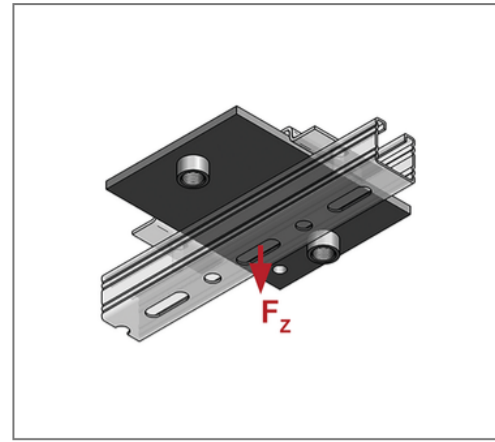

■ Sliding plate 300 x 200 x 12 Connection 2 x 1"

Commercial details

Part no.	0771814
EAN/GTIN	4250928418371
Packing unit	1 pcs
Quantity unit	pcs
Weight	5,91 kg/pc
Product group	04-077
Price unit	100

QR code

Technical data

Material	Steel
Material type	S235
Surface	galvanized

Product details

Connection	1"
Length L	300 mm
Width B	200 mm
Thickness S	12 mm
load F_z	8,1 kN
Axial dimension a	25 mm
Number of connections	2
max. sliding distance axial hanging	160 mm
max. sliding distance axial standing	250 mm