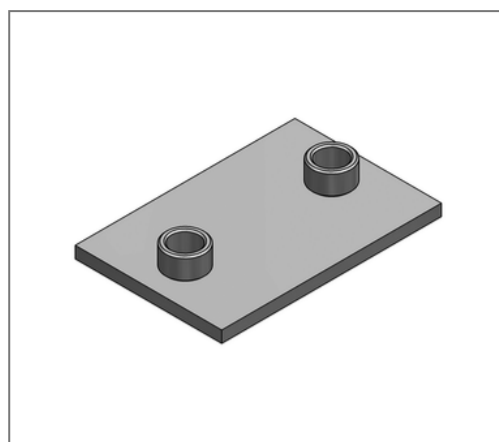

## ■ Sliding plate 300 x 200 x 12 Connection 2 x 1"

### Commercial details

Part no.	0771814
EAN/GTIN	4250928418371
Packing unit	1 pcs
Quantity unit	pcs
Weight	5,91 kg/pc
Product group	04-077
Price unit	100

### Technical data

Material	Steel
Material type	S235
Surface	galvanized

### Product details

Connection	1"
Length L	300 mm
Width B	200 mm
Thickness S	12 mm
load $F_z$	8,1 kN
Axial dimension a	25 mm
Number of connections	2
max. sliding distance axial hanging	160 mm
max. sliding distance axial standing	250 mm