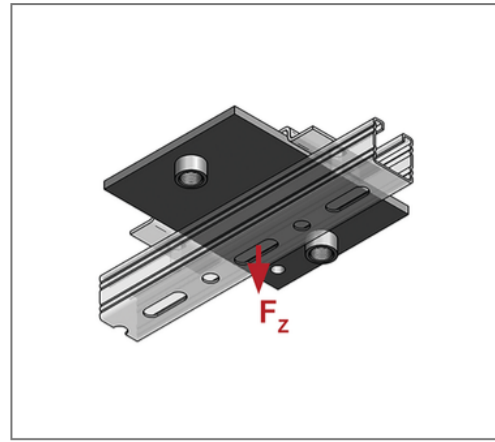

■ Sliding plate 300 x 200 x 12 Connection 2 x 1"

Commercial details

Part no.	0771814
EAN/GTIN	4250928418371
Packing unit	1 pcs
Quantity unit	pcs
Weight	5,91 kg/pc
Product group	04-077
Price unit	100

QR code

Technical data

Material	Steel
Material type	S235
Surface	galvanized

Product details

Connection	1"
Length L	300 mm
Width B	200 mm
Thickness S	12 mm
load F_z	8,1 kN
Axial dimension a	25 mm
Number of connections	2
max. sliding distance axial hanging	160 mm
max. sliding distance axial standing	250 mm