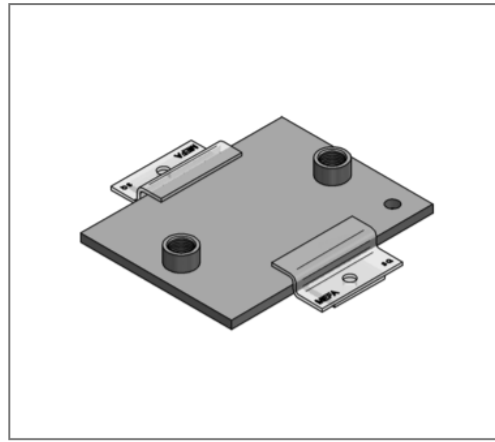

## ■ Sliding plate 300 x 250 x 12 Connection 2 x 1"

### Commercial details

Part no.	0771817
EAN/GTIN	4250928418388
Packing unit	1 pcs
Quantity unit	pcs
Weight	7,35 kg/pc
Product group	04-077
Price unit	100

### Technical data

Material	Steel
Material type	S235
Surface	galvanized

### Product details

Connection	1"
Length L	300 mm
Width B	250 mm
Thickness S	12 mm
load $F_z$	10,2 kN
Axial dimension a	25 mm
Number of connections	2
max. sliding distance axial hanging	160 mm
max. sliding distance axial standing	250 mm