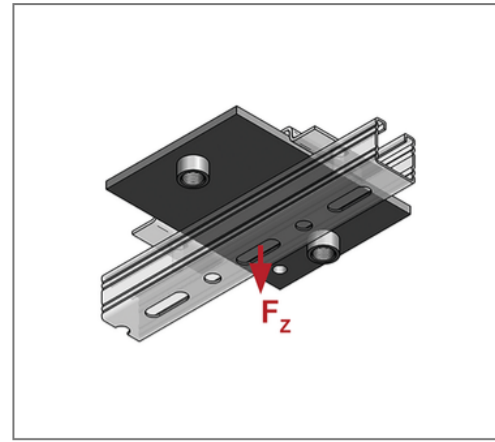

## ■ Sliding plate 300 x 250 x 12 Connection 2 x 1"

### Product details

Connection	1"
Length L	300 mm
Width B	250 mm
Thickness S	12 mm
load $F_z$	10,2 kN
Axial dimension a	25 mm
Number of connections	2
max. sliding distance axial hanging	160 mm
max. sliding distance axial standing	250 mm