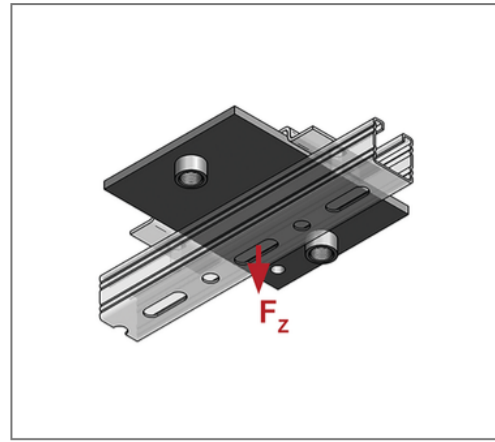

## ■ Sliding plate 350 x 200 x 12 Connection 2 x 1 1/4"

### Product details

Connection	1 1/4"
Length L	350 mm
Width B	200 mm
Thickness S	12 mm
load $F_z$	6 kN
Axial dimension a	35 mm
Number of connections	2
max. sliding distance axial hanging	200 mm
max. sliding distance axial standing	300 mm