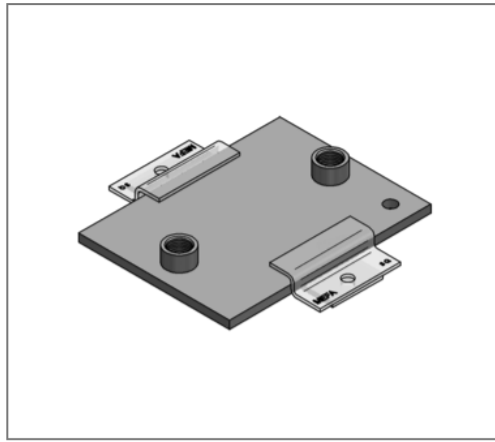

## ■ Sliding plate 350 x 200 x 12 Connection 2 x 1 1/4"

### Commercial details

Part no.	0771902
EAN/GTIN	4250928418395
Packing unit	1 pcs
Quantity unit	pcs
Weight	6,93 kg/pc
Product group	04-077
Price unit	100

### Technical data

Material	Steel
Material type	S235
Surface	galvanized

### Product details

Connection	1 1/4"
Length L	350 mm
Width B	200 mm
Thickness S	12 mm
load $F_z$	6 kN
Axial dimension a	35 mm
Number of connections	2
max. sliding distance axial hanging	200 mm
max. sliding distance axial standing	300 mm