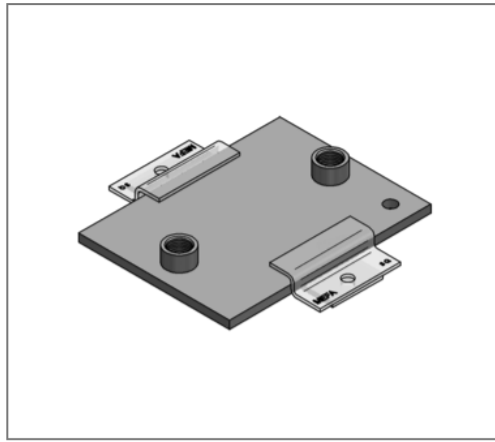

■ Sliding plate 350 x 200 x 12 Connection 2 x 1 1/4"

Commercial details

Part no.	0771902
EAN/GTIN	4250928418395
Packing unit	1 pcs
Quantity unit	pcs
Weight	6,93 kg/pc
Product group	04-077
Price unit	100

QR code

Technical data

Material	Steel
Material type	S235
Surface	galvanized

Product details

Connection	1 1/4"
Length L	350 mm
Width B	200 mm
Thickness S	12 mm
load F_z	6 kN
Axial dimension a	35 mm
Number of connections	2
max. sliding distance axial hanging	200 mm
max. sliding distance axial standing	300 mm