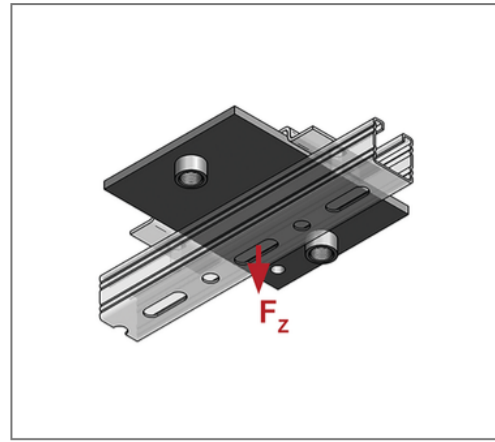

■ Sliding plate 350 x 200 x 12 Connection 2 x 1 1/4"

Commercial details

Part no.	0771902
EAN/GTIN	4250928418395
Packing unit	1 pcs
Quantity unit	pcs
Weight	6,93 kg/pc
Product group	04-077
Price unit	100

QR code

Technical data

Material	Steel
Material type	S235
Surface	galvanized

Product details

Connection	1 1/4"
Length L	350 mm
Width B	200 mm
Thickness S	12 mm
load F_z	6 kN
Axial dimension a	35 mm
Number of connections	2
max. sliding distance axial hanging	200 mm
max. sliding distance axial standing	300 mm