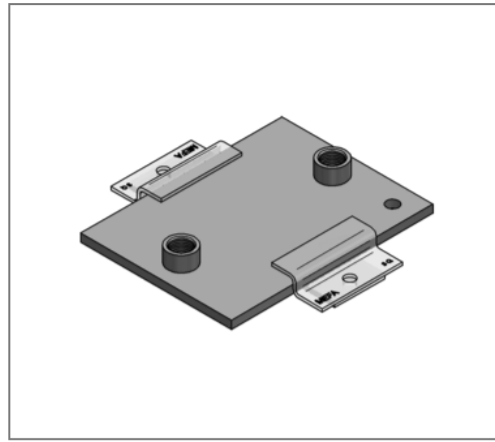

■ Sliding plate 350 x 250 x 12 Connection 2 x 1"

Commercial details

Part no.	0771911
EAN/GTIN	4250928418401
Packing unit	1 pcs
Quantity unit	pcs
Weight	8,55 kg/pc
Product group	04-077
Price unit	100

QR code

Technical data

Material	Steel
Material type	S235
Surface	galvanized

Product details

Connection	1"
Length L	350 mm
Width B	250 mm
Thickness S	12 mm
load F_z	7,4 kN
Axial dimension a	25 mm
Number of connections	2
max. sliding distance axial hanging	200 mm
max. sliding distance axial standing	300 mm