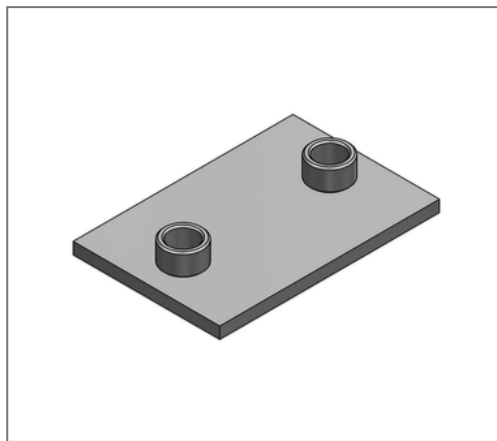

■ Sliding plate 350 x 250 x 12 Connection 2 x 1"

Commercial details

Part no.	0771911
EAN/GTIN	4250928418401
Packing unit	1 pcs
Quantity unit	pcs
Weight	8,55 kg/pc
Product group	04-077
Price unit	100

QR code

Technical data

Material	Steel
Material type	S235
Surface	galvanized

Product details

Connection	1"
Length L	350 mm
Width B	250 mm
Thickness S	12 mm
load F_z	7,4 kN
Axial dimension a	25 mm
Number of connections	2
max. sliding distance axial hanging	200 mm
max. sliding distance axial standing	300 mm