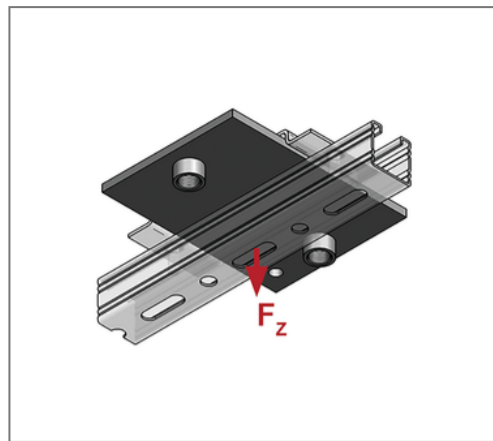

■ Sliding plate 350 x 250 x 12 Connection 2 x 1"

Commercial details

Part no.	0771911
EAN/GTIN	4250928418401
Packing unit	1 pcs
Quantity unit	pcs
Weight	8,55 kg/pc
Product group	04-077
Price unit	100

QR code

Technical data

Material	Steel
Material type	S235
Surface	galvanized

Product details

Connection	1"
Length L	350 mm
Width B	250 mm
Thickness S	12 mm
load F_z	7,4 kN
Axial dimension a	25 mm
Number of connections	2
max. sliding distance axial hanging	200 mm
max. sliding distance axial standing	300 mm