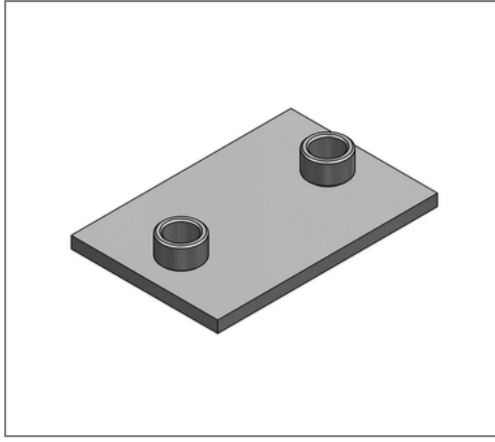

■ Sliding plate 350 x 250 x 12 Connection 2 x 1"

Commercial details

Part no.	0771911
EAN/GTIN	4250928418401
Packing unit	1 pcs
Quantity unit	pcs
Weight	8,55 kg/pc
Product group	04-077
Price unit	100

QR code

Technical data

Material	Steel
Material type	S235
Surface	galvanized

Product details

Connection	1"
Length L	350 mm
Width B	250 mm
Thickness S	12 mm
load F_z	7,4 kN
Axial dimension a	25 mm
Number of connections	2
max. sliding distance axial hanging	200 mm
max. sliding distance axial standing	300 mm