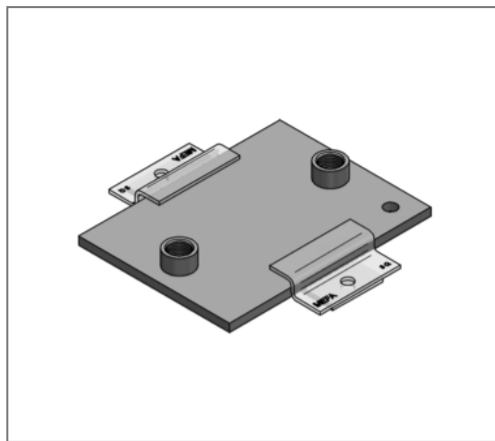

■ Sliding plate 350 x 250 x 12 Connection 2 x 1"

Commercial details

Part no.	0771911
EAN/GTIN	4250928418401
Packing unit	1 pcs
Quantity unit	pcs
Weight	8,55 kg/pc
Product group	04-077
Price unit	100

QR code

Technical data

Material	Steel
Material type	S235
Surface	galvanized

Product details

Connection	1"
Length L	350 mm
Width B	250 mm
Thickness S	12 mm
load F_z	7,4 kN
Axial dimension a	25 mm
Number of connections	2
max. sliding distance axial hanging	200 mm
max. sliding distance axial standing	300 mm