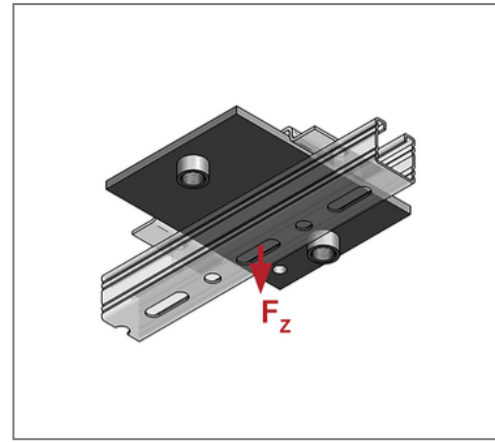

■ Sliding plate 350 x 250 x 12 Connection 2 x 1"

Commercial details

Part no.	0771911
EAN/GTIN	4250928418401
Packing unit	1 pcs
Quantity unit	pcs
Weight	8,55 kg/pc
Product group	04-077
Price unit	100

QR code

Technical data

Material	Steel
Material type	S235
Surface	galvanized

Product details

Connection	1"
Length L	350 mm
Width B	250 mm
Thickness S	12 mm
load F_z	7,4 kN
Axial dimension a	25 mm
Number of connections	2
max. sliding distance axial hanging	200 mm
max. sliding distance axial standing	300 mm