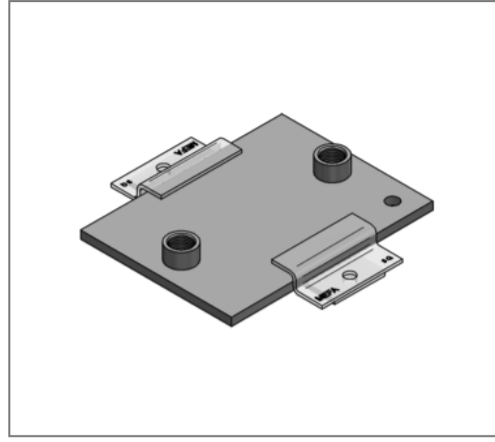

■ Sliding plate 350 x 250 x 12 Connection 2 x 1"

Commercial details

Part no.	0771911
EAN/GTIN	4250928418401
Packing unit	1 pcs
Quantity unit	pcs
Weight	8,55 kg/pc
Product group	04-077
Price unit	100

QR code

Technical data

Material	Steel
Material type	S235
Surface	galvanized

Product details

Connection	1"
Length L	350 mm
Width B	250 mm
Thickness S	12 mm
load F_z	7,4 kN
Axial dimension a	25 mm
Number of connections	2
max. sliding distance axial hanging	200 mm
max. sliding distance axial standing	300 mm