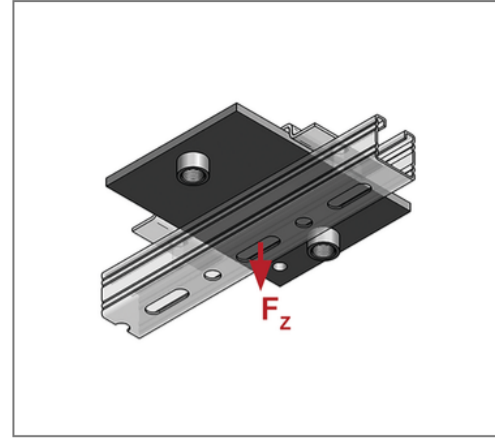

■ Sliding plate 350 x 250 x 12 Connection 2 x 1"

Commercial details

Part no.	0771911
EAN/GTIN	4250928418401
Packing unit	1 pcs
Quantity unit	pcs
Weight	8,55 kg/pc
Product group	04-077
Price unit	100

QR code

Technical data

Material	Steel
Material type	S235
Surface	galvanized

Product details

Connection	1"
Length L	350 mm
Width B	250 mm
Thickness S	12 mm
load F_z	7,4 kN
Axial dimension a	25 mm
Number of connections	2
max. sliding distance axial hanging	200 mm
max. sliding distance axial standing	300 mm