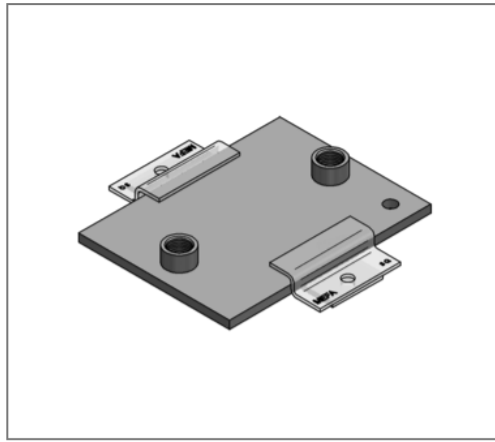

■ Sliding plate 350 x 250 x 12 Connection 2 x 1 1/4"

Commercial details

Part no.	0771973
EAN/GTIN	4250928418418
Packing unit	1 pcs
Quantity unit	pcs
Weight	9,81 kg/pc
Product group	04-077
Price unit	100

QR code

Technical data

Material	Steel
Material type	S235
Surface	galvanized

Product details

Connection	1 1/4"
Length L	400 mm
Width B	250 mm
Thickness S	12 mm
load F_z	5,4 kN
Axial dimension a	35 mm
Number of connections	2
max. sliding distance axial hanging	250 mm
max. sliding distance axial standing	350 mm