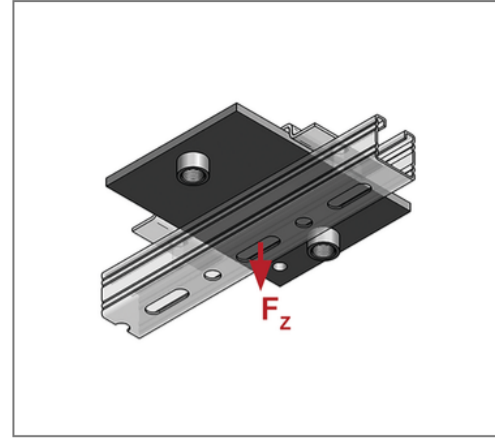

■ Sliding plate 350 x 250 x 12 Connection 2 x 1 1/4"

Commercial details

Part no.	0771973
EAN/GTIN	4250928418418
Packing unit	1 pcs
Quantity unit	pcs
Weight	9,81 kg/pc
Product group	04-077
Price unit	100

QR code

Technical data

Material	Steel
Material type	S235
Surface	galvanized

Product details

Connection	1 1/4"
Length L	400 mm
Width B	250 mm
Thickness S	12 mm
load F_z	5,4 kN
Axial dimension a	35 mm
Number of connections	2
max. sliding distance axial hanging	250 mm
max. sliding distance axial standing	350 mm