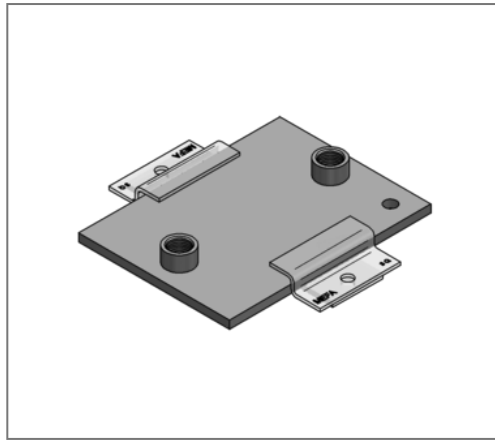

■ Sliding plate 350 x 250 x 12 Connection 2 x 1 1/4"

Commercial details

Part no.	0771973
EAN/GTIN	4250928418418
Packing unit	1 pcs
Quantity unit	pcs
Weight	9,81 kg/pc
Product group	04-077
Price unit	100

QR code

Technical data

Material	Steel
Material type	S235
Surface	galvanized

Product details

Connection	1 1/4"
Length L	400 mm
Width B	250 mm
Thickness S	12 mm
load F_z	5,4 kN
Axial dimension a	35 mm
Number of connections	2
max. sliding distance axial hanging	250 mm
max. sliding distance axial standing	350 mm