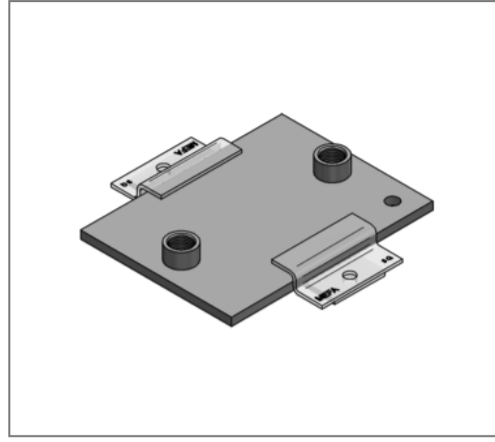

■ Sliding plate 350 x 250 x 12 Connection 2 x 1 1/4"

Commercial details

Part no.	0771973
EAN/GTIN	4250928418418
Packing unit	1 pcs
Quantity unit	pcs
Weight	9,81 kg/pc
Product group	04-077
Price unit	100

QR code

Technical data

Material	Steel
Material type	S235
Surface	galvanized

Product details

Connection	1 1/4"
Length L	400 mm
Width B	250 mm
Thickness S	12 mm
load F_z	5,4 kN
Axial dimension a	35 mm
Number of connections	2
max. sliding distance axial hanging	250 mm
max. sliding distance axial standing	350 mm