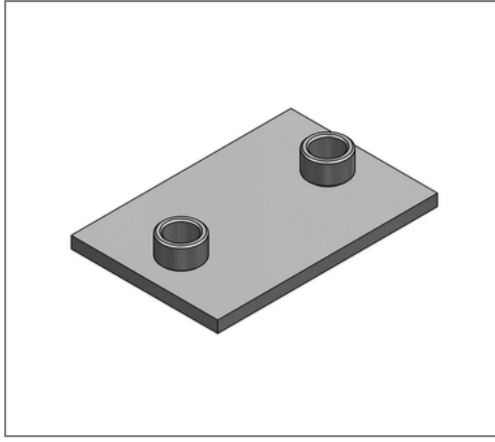

■ Sliding plate 350 x 250 x 12 Connection 2 x 1 1/4"

Commercial details

Part no.	0771973
EAN/GTIN	4250928418418
Packing unit	1 pcs
Quantity unit	pcs
Weight	9,81 kg/pc
Product group	04-077
Price unit	100

QR code

Technical data

Material	Steel
Material type	S235
Surface	galvanized

Product details

Connection	1 1/4"
Length L	400 mm
Width B	250 mm
Thickness S	12 mm
load F_z	5,4 kN
Axial dimension a	35 mm
Number of connections	2
max. sliding distance axial hanging	250 mm
max. sliding distance axial standing	350 mm