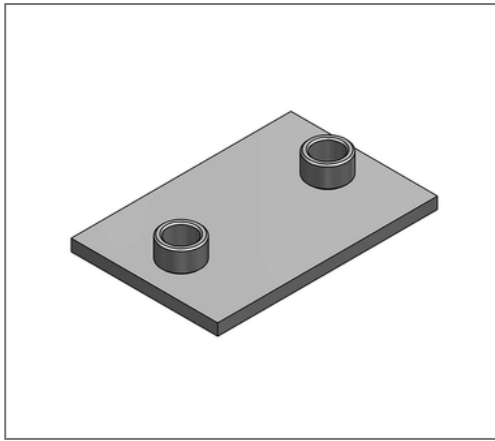

■ Sliding plate 350 x 250 x 12 Connection 2 x 1 1/4"

Commercial details

Part no.	0771973
EAN/GTIN	4250928418418
Packing unit	1 pcs
Quantity unit	pcs
Weight	9,81 kg/pc
Product group	04-077
Price unit	100

QR code

Technical data

Material	Steel
Material type	S235
Surface	galvanized

Product details

Connection	1 1/4"
Length L	400 mm
Width B	250 mm
Thickness S	12 mm
load F_z	5,4 kN
Axial dimension a	35 mm
Number of connections	2
max. sliding distance axial hanging	250 mm
max. sliding distance axial standing	350 mm