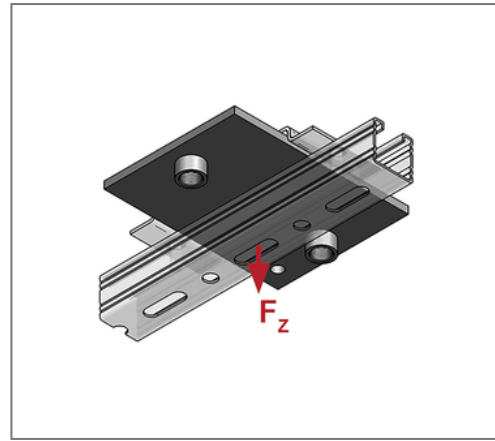

■ Sliding plate 350 x 250 x 12 Connection 2 x 1 1/4"

Commercial details

Part no.	0771973
EAN/GTIN	4250928418418
Packing unit	1 pcs
Quantity unit	pcs
Weight	9,81 kg/pc
Product group	04-077
Price unit	100

QR code

Technical data

Material	Steel
Material type	S235
Surface	galvanized

Product details

Connection	1 1/4"
Length L	400 mm
Width B	250 mm
Thickness S	12 mm
load F_z	5,4 kN
Axial dimension a	35 mm
Number of connections	2
max. sliding distance axial hanging	250 mm
max. sliding distance axial standing	350 mm