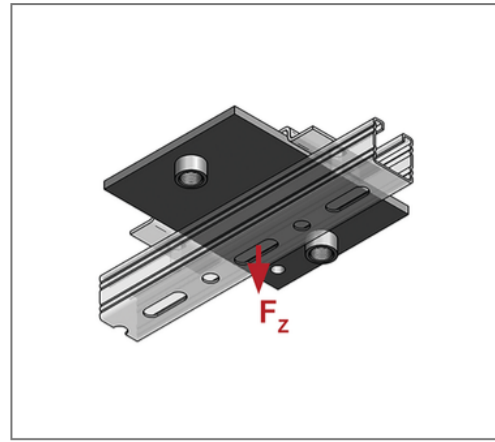

■ Sliding plate 350 x 250 x 12 Connection 2 x 1 1/4"

Commercial details

Part no.	0771973
EAN/GTIN	4250928418418
Packing unit	1 pcs
Quantity unit	pcs
Weight	9,81 kg/pc
Product group	04-077
Price unit	100

QR code

Technical data

Material	Steel
Material type	S235
Surface	galvanized

Product details

Connection	1 1/4"
Length L	400 mm
Width B	250 mm
Thickness S	12 mm
load F_z	5,4 kN
Axial dimension a	35 mm
Number of connections	2
max. sliding distance axial hanging	250 mm
max. sliding distance axial standing	350 mm