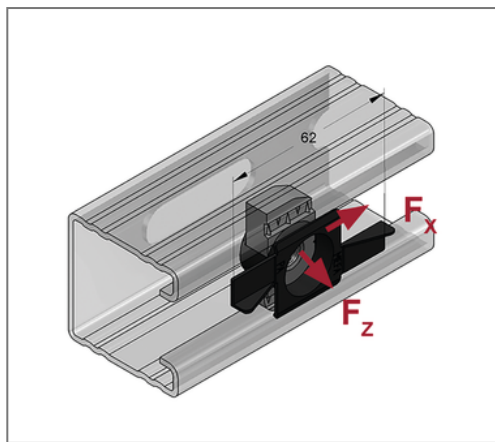

■ Stex 45 mounting plate MP-X V4A M8

Commercial details

Part no.	0481600
EAN/GTIN	4250928459312
Packing unit	30 pcs
Quantity unit	pcs
Weight	0,0487 kg/pc
Product group	13-054
Price unit	1

QR code

Certification

Technical data

Material	Stainless steel
Material type	V4A

Product details

Length	38 mm
Width	62 mm
Thread	M8
Profile type	45
Shape	pivoted