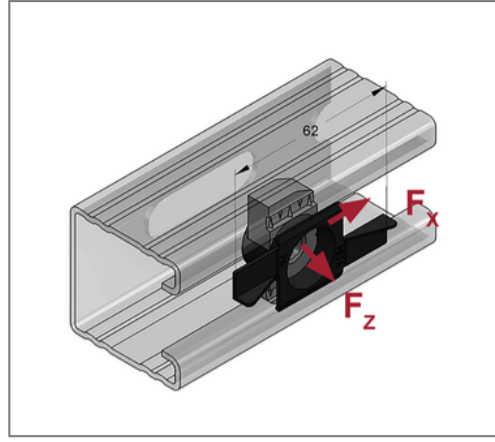

■ Stex 45 mounting plate MP-X V4A M8

Commercial details

Part no.	0481600
EAN/GTIN	4250928459312
Packing unit	30 pcs
Quantity unit	pcs
Weight	0,0487 kg/pc
Product group	13-054
Price unit	1

QR code

Certification

Technical data

Material	Stainless steel
Material type	V4A
material cage	Plastic
materialname cage	Polyamide 6

Product details

Length	38 mm
Width	62 mm
Thread	M8
Profile type	45
Shape	pivoted