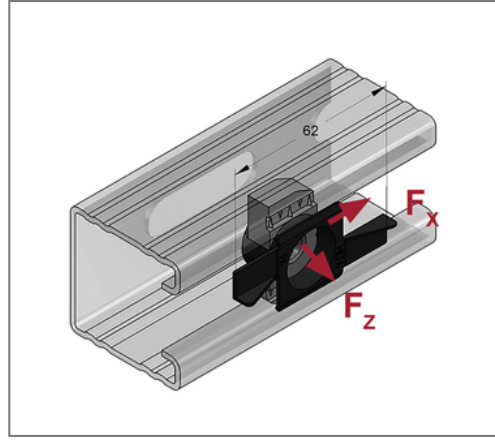

## ■ Stex 45 mounting plate MP-X V4A M8

### Technical data

Material	Stainless steel
Material type	V4A
material cage	Plastic
materialname cage	Polyamide 6

### Product details

Length	38 mm
Width	62 mm
Thread	M8
Profile type	45
Shape	pivoted