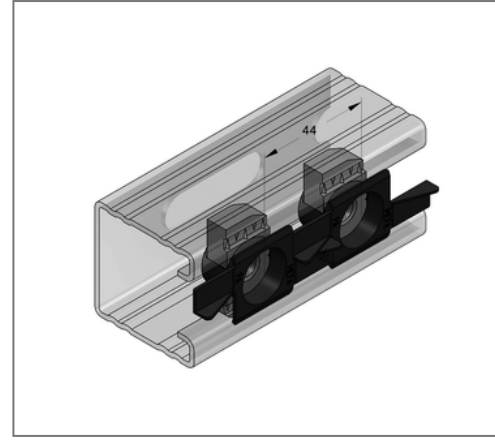

## ■ Stex 45 mounting plate MP-X V4A M8

### Technical data

Material	Stainless steel
Material type	V4A
material cage	Plastic
materialname cage	Polyamide 6

### Product details

Length	38 mm
Width	62 mm
Thread	M8
Profile type	45
Shape	pivoted