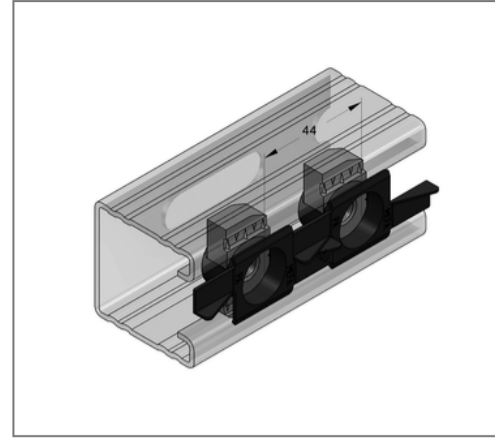

■ Stex 45 mounting plate MP-X V4A M8

Commercial details

Part no.	0481600
EAN/GTIN	4250928459312
Packing unit	30 pcs
Quantity unit	pcs
Weight	0,0487 kg/pc
Product group	13-054
Price unit	1

QR code

Certification

Technical data

Material	Stainless steel
Material type	V4A
material cage	Plastic
materialname cage	Polyamide 6

Product details

Length	38 mm
Width	62 mm
Thread	M8
Profile type	45
Shape	pivoted