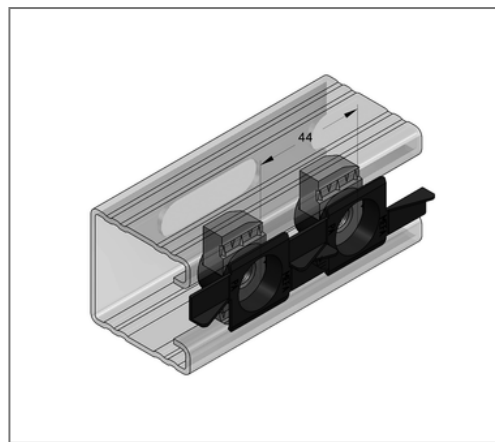

■ Stex 45 mounting plate MP-X V4A M8

Commercial details

Part no.	0481600
EAN/GTIN	4250928459312
Packing unit	30 pcs
Quantity unit	pcs
Weight	0,0487 kg/pc
Product group	13-054
Price unit	1

QR code

Certification

Technical data

Material	Stainless steel
Material type	V4A

Product details

Length	38 mm
Width	62 mm
Thread	M8
Profile type	45
Shape	pivoted