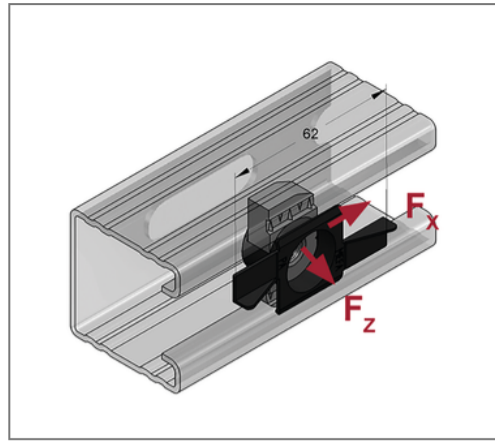

## ■ Stex 45 mounting plate MP-X V4A M10

### Product details

Length	38 mm
Width	62 mm
Thread	M10
Profile type	45
Shape	pivoted