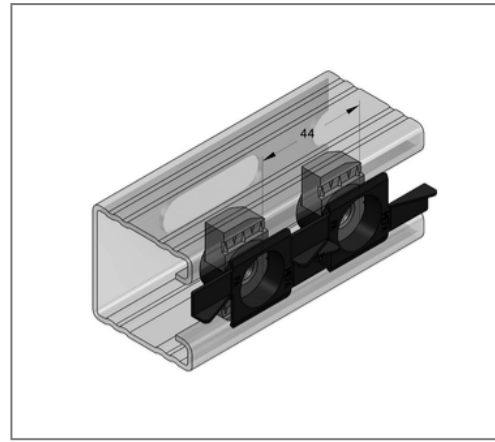

## ■ Stex 45 mounting plate MP-X V4A M10

### Commercial details

Part no.	0481601
EAN/GTIN	4250928459329
Packing unit	30 pcs
Quantity unit	pcs
Weight	0,0471 kg/pc
Product group	13-054
Price unit	1

### Product details

Length	38 mm
Width	62 mm
Thread	M10
Profile type	45
Shape	pivoted