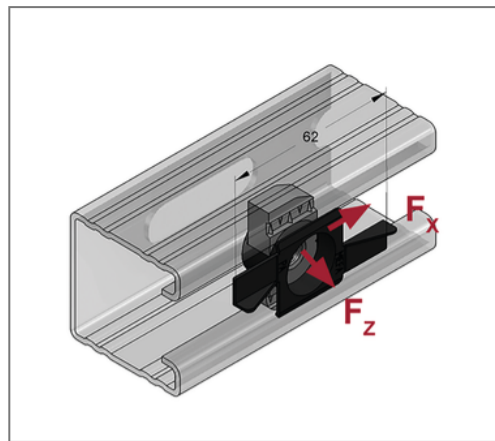

■ Stex 45 mounting plate MP-X V4A M12

Commercial details

Part no.	0481602
EAN/GTIN	4250928459336
Packing unit	30 pcs
Quantity unit	pcs
Weight	0,0452 kg/pc
Product group	13-054
Price unit	1

QR code

Certification

Technical data

Material	Stainless steel
Material type	V4A
material cage	Plastic
materialname cage	Polyamide 6

Product details

Length	38 mm
Width	62 mm
Thread	M12
Profile type	45
Shape	pivoted