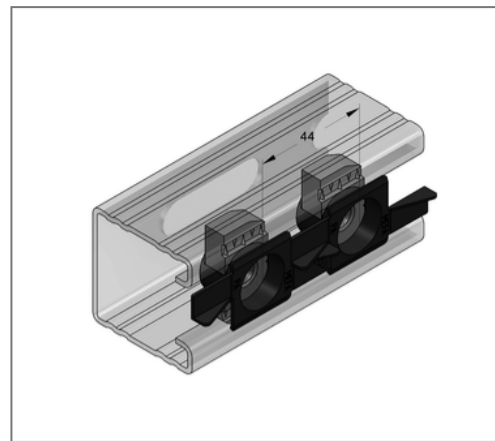

■ Stex 45 mounting plate MP-X V4A M12

Commercial details

Part no.	0481602
EAN/GTIN	4250928459336
Packing unit	30 pcs
Quantity unit	pcs
Weight	0,0452 kg/pc
Product group	13-054
Price unit	1

QR code

Certification

Technical data

Material	Stainless steel
Material type	V4A
material cage	Plastic
materialname cage	Polyamide 6

Product details

Length	38 mm
Width	62 mm
Thread	M12
Profile type	45
Shape	pivoted