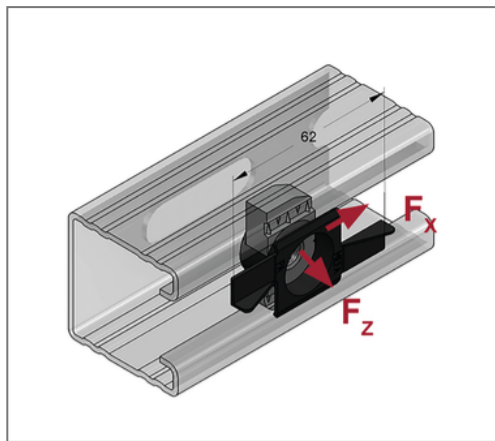

■ Stex 45 mounting plate MP-X V4A M12

Commercial details

Part no.	0481602
EAN/GTIN	4250928459336
Packing unit	30 pcs
Quantity unit	pcs
Weight	0,0452 kg/pc
Product group	13-054
Price unit	1