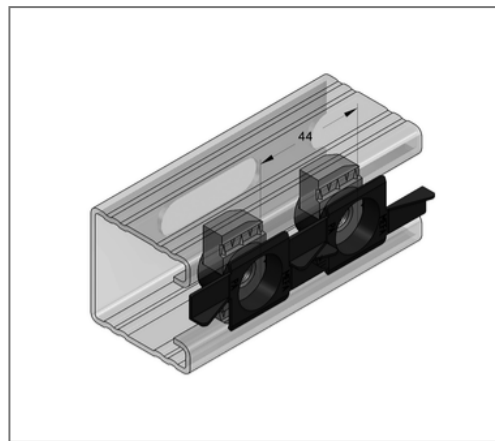

## ■ Stex 45 mounting plate MP-X V4A M12

### Commercial details

Part no.	0481602
EAN/GTIN	4250928459336
Packing unit	30 pcs
Quantity unit	pcs
Weight	0,0452 kg/pc
Product group	13-054
Price unit	1

### Product details

Length	38 mm
Width	62 mm
Thread	M12
Profile type	45
Shape	pivoted