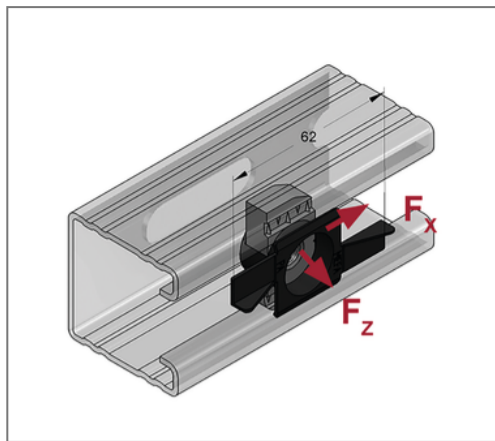

■ Stex 45 mounting plate MP-X V4A M12

Commercial details

Part no.	0481602
EAN/GTIN	4250928459336
Packing unit	30 pcs
Quantity unit	pcs
Weight	0,0452 kg/pc
Product group	13-054
Price unit	1

QR code

Certification

Technical data

Material	Stainless steel
Material type	V4A
material cage	Plastic
materialname cage	Polyamide 6

Product details

Length	38 mm
Width	62 mm
Thread	M12
Profile type	45
Shape	pivoted