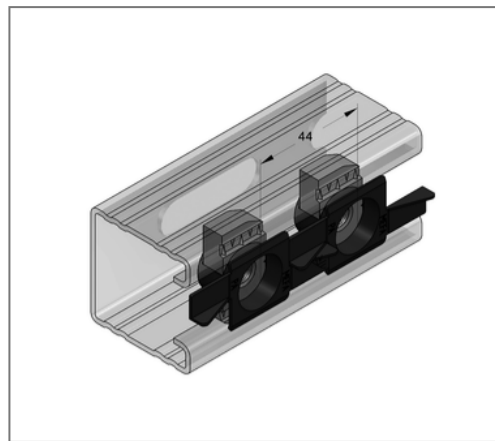

■ Stex 45 mounting plate MP-X V4A M12

Commercial details

Part no.	0481602
EAN/GTIN	4250928459336
Packing unit	30 pcs
Quantity unit	pcs
Weight	0,0452 kg/pc
Product group	13-054
Price unit	1

QR code

Certification

Technical data

Material	Stainless steel
Material type	V4A
material cage	Plastic
materialname cage	Polyamide 6

Product details

Length	38 mm
Width	62 mm
Thread	M12
Profile type	45
Shape	pivoted