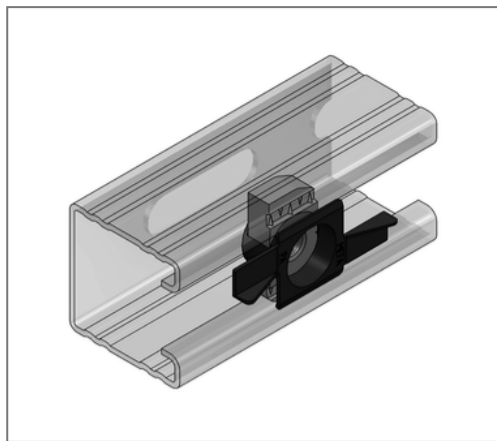

## ■ Stex 45 mounting plate MP-X V4A M12

### Commercial details

Part no.	0481602
EAN/GTIN	4250928459336
Packing unit	30 pcs
Quantity unit	pcs
Weight	0,0452 kg/pc
Product group	13-054
Price unit	1

### Product details

Length	38 mm
Width	62 mm
Thread	M12
Profile type	45
Shape	pivoted