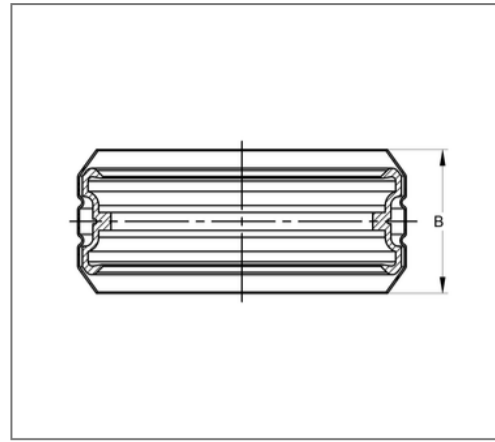

■ Connector SIMA RAPID DN 50 OD 58 mm

Commercial details

Part no.	447710050
EAN/GTIN	4250928453655
Packing unit	50 pcs
Quantity unit	pcs
Weight	0,110 kg/pc
Product group	03-447
Price unit	1

QR code

Certification

Specification

Application area	plug connector for cast iron pipe and fittings
Strength class	8.8
max. pressure load	0,5 bar
Closure part connection	Welded connection

Technical data

Material	Ferritic chromium steel
Material type	1.452
Material turnbuckle	Stainless steel
Material type clamp lock	1.4301, 1.4510
Material cuff	Rubber EPDM
min. temperature resistance	-35 °C
max. temperature resistance	100 °C
Colour cuff	black

Product details

Width D	71,6 mm
Outer pipe diameter	58 mm
Width pipe clamp strap B	38,6 mm
Nominal pipe diameter	50 mm
Screw type DIN 4762	hexagon socket
Connector type	Plug connector