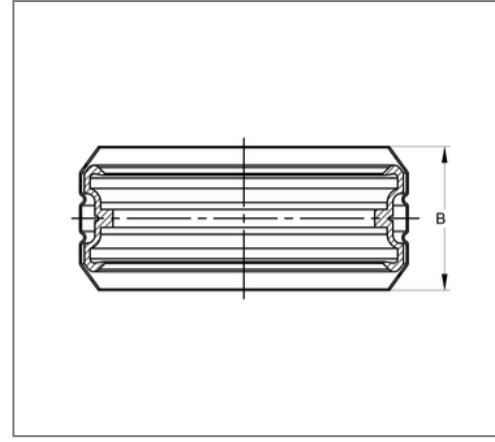

■ Connector SIMA RAPID DN 50 OD 58 mm

Commercial details

Part no.	447710050
EAN/GTIN	4250928453655
Packing unit	50 pcs
Quantity unit	pcs
Weight	0,110 kg/pc
Product group	03-447
Price unit	1

QR code

Certification

Specification

Application area	plug connector for cast iron pipe and fittings
Strength class	8.8
max. pressure load	0,5 bar
Closure part connection	Welded connection

Technical data

Material	Ferritic chromium steel
Material type	1.452
Material turnbuckle	Stainless steel
Material type clamp lock	1.4301, 1.4510
Material cuff	Rubber EPDM
min. temperature resistance	-35 °C
max. temperature resistance	100 °C
Colour cuff	black

Product details

Width D	71,6 mm
Outer pipe diameter	58 mm
Width pipe clamp strap B	38,6 mm
Nominal pipe diameter	50 mm
Screw type DIN 4762	hexagon socket
Connector type	Plug connector