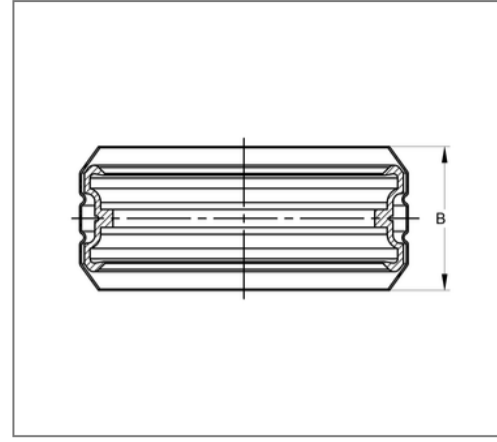

## ■ Connector SIMA RAPID DN 50 OD 58 mm

### Specification

Application area	plug connector for cast iron pipe and fittings
Strength class	8.8
max. pressure load	0,5 bar
Closure part connection	Welded connection

### Technical data

Material	Ferritic chromium steel
Material type	1.452
Material turnbuckle	Stainless steel
Material type clamp lock	1.4301, 1.4510
Material cuff	Rubber EPDM
min. temperature resistance	-35 °C
max. temperature resistance	100 °C
Colour cuff	black

### Product details

Width D	71,6 mm
Outer pipe diameter	58 mm
Width pipe clamp strap B	38,6 mm
Nominal pipe diameter	50 mm
Screw type DIN 4762	hexagon socket
Connector type	Plug connector