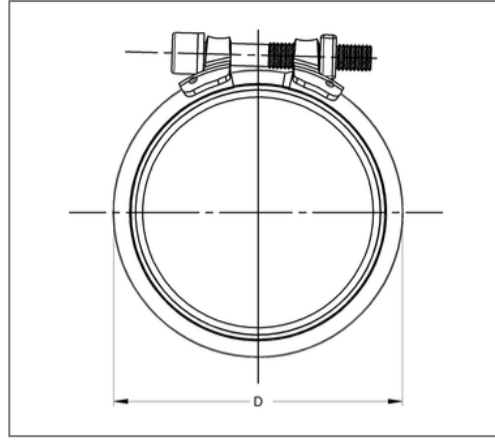

■ Connector SIMA RAPID DN 50 OD 58 mm

Commercial details

Part no.	447710050
EAN/GTIN	4250928453655
Packing unit	50 pcs
Quantity unit	pcs
Weight	0,110 kg/pc
Product group	03-447
Price unit	1

QR code

Certification

Specification

Application area	plug connector for cast iron pipe and fittings
Strength class	8.8
max. pressure load	0,5 bar
Closure part connection	Welded connection

Technical data

Material	Ferritic chromium steel
Material type	1.452
Material turnbuckle	Stainless steel
Material type clamp lock	1.4301, 1.4510
Material cuff	Rubber EPDM
min. temperature resistance	-35 °C
max. temperature resistance	100 °C
Colour cuff	black

Product details

Width D	71,6 mm
Outer pipe diameter	58 mm
Width pipe clamp strap B	38,6 mm
Nominal pipe diameter	50 mm
Screw type DIN 4762	hexagon socket
Connector type	Plug connector