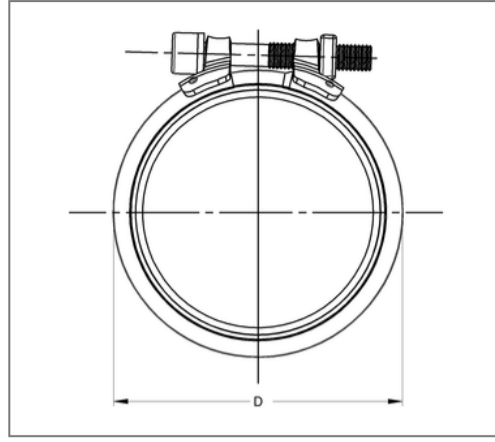

## ■ Connector SIMA RAPID DN 50 OD 58 mm

### Specification

Application area	plug connector for cast iron pipe and fittings
Strength class	8.8
max. pressure load	0,5 bar
Closure part connection	Welded connection

### Technical data

Material	Ferritic chromium steel
Material type	1.452
Material turnbuckle	Stainless steel
Material type clamp lock	1.4301, 1.4510
Material cuff	Rubber EPDM
min. temperature resistance	-35 °C
max. temperature resistance	100 °C
Colour cuff	black

### Product details

Width D	71,6 mm
Outer pipe diameter	58 mm
Width pipe clamp strap B	38,6 mm
Nominal pipe diameter	50 mm
Screw type DIN 4762	hexagon socket
Connector type	Plug connector