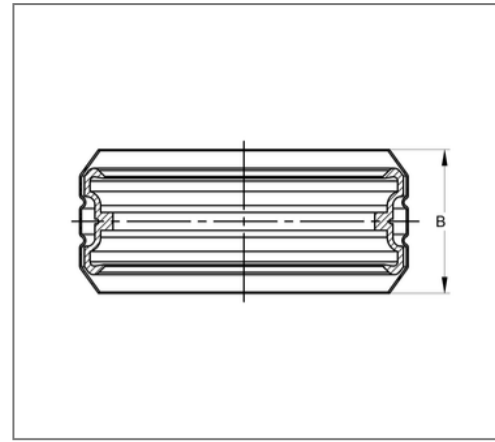

■ Connector SIMA RAPID DN 50 OD 58 mm

Commercial details

Part no.	447710050
EAN/GTIN	4250928453655
Packing unit	50 pcs
Quantity unit	pcs
Weight	0,110 kg/pc
Product group	03-447
Price unit	1

QR code

Certification

Specification

Application area	plug connector for cast iron pipe and fittings
Strength class	8.8
max. pressure load	0,5 bar
Closure part connection	Welded connection

Technical data

Material	Ferritic chromium steel
Material type	1.452
Material turnbuckle	Stainless steel
Material type clamp lock	1.4301, 1.4510
Material cuff	Rubber EPDM
min. temperature resistance	-35 °C
max. temperature resistance	100 °C
Colour cuff	black

Product details

Width D	71,6 mm
Outer pipe diameter	58 mm
Width pipe clamp strap B	38,6 mm
Nominal pipe diameter	50 mm
Screw type DIN 4762	hexagon socket
Connector type	Plug connector