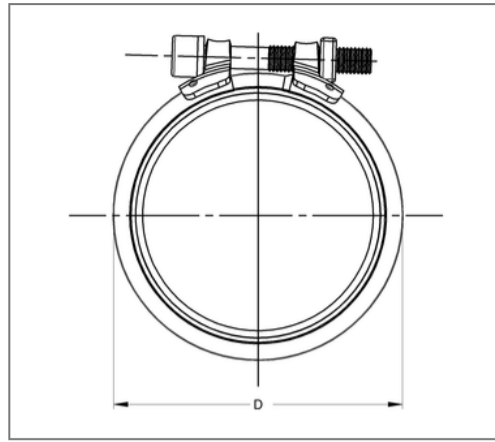

■ Connector SIMA RAPID DN 50 OD 58 mm

Commercial details

Part no.	447710050
EAN/GTIN	4250928453655
Packing unit	50 pcs
Quantity unit	pcs
Weight	0,110 kg/pc
Product group	03-447
Price unit	1

QR code

Certification

Specification

Application area	plug connector for cast iron pipe and fittings
Strength class	8.8
max. pressure load	0,5 bar
Closure part connection	Welded connection

Technical data

Material	Ferritic chromium steel
Material type	1.452
Material turnbuckle	Stainless steel
Material type clamp lock	1.4301, 1.4510
Material cuff	Rubber EPDM
min. temperature resistance	-35 °C
max. temperature resistance	100 °C
Colour cuff	black

Product details

Width D	71,6 mm
Outer pipe diameter	58 mm
Width pipe clamp strap B	38,6 mm
Nominal pipe diameter	50 mm
Screw type DIN 4762	hexagon socket
Connector type	Plug connector