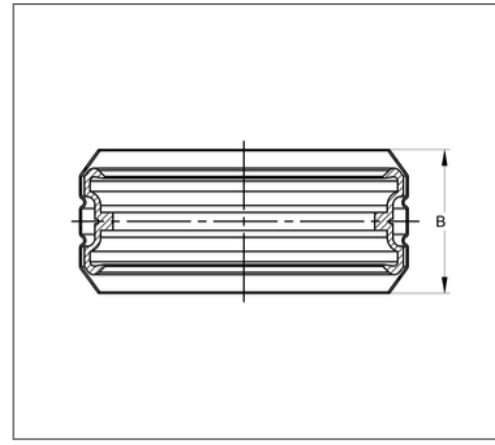

■ Connector SIMA RAPID DN 70 OD 78 mm

Commercial details

Part no.	447710070
EAN/GTIN	4250928453662
Packing unit	50 pcs
Quantity unit	pcs
Weight	0,120 kg/pc
Product group	03-447
Price unit	1

QR code

Certification

Specification

Application area	plug connector for cast iron pipe and fittings
Strength class	8.8
max. pressure load	0,5 bar
Closure part connection	Welded connection

Technical data

Material	Ferritic chromium steel
Material type	1.452
Material turnbuckle	Stainless steel
Material type clamp lock	1.4301, 1.4510
Material cuff	Rubber EPDM
min. temperature resistance	-35 °C
max. temperature resistance	100 °C
Colour cuff	black

Product details

Width D	91,6 mm
Outer pipe diameter	78 mm
Width pipe clamp strap B	38,6 mm
Nominal pipe diameter	70 mm
Screw type DIN 4762	hexagon socket
Connector type	Plug connector