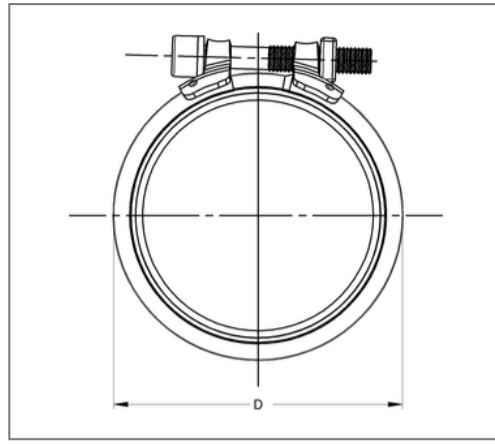

■ Connector SIMA RAPID DN 70 OD 78 mm

Commercial details

Part no.	447710070
EAN/GTIN	4250928453662
Packing unit	50 pcs
Quantity unit	pcs
Weight	0,120 kg/pc
Product group	03-447
Price unit	1

QR code

Certification

Specification

Application area	plug connector for cast iron pipe and fittings
Strength class	8.8
max. pressure load	0,5 bar
Closure part connection	Welded connection

Technical data

Material	Ferritic chromium steel
Material type	1.452
Material turnbuckle	Stainless steel
Material type clamp lock	1.4301, 1.4510
Material cuff	Rubber EPDM
min. temperature resistance	-35 °C
max. temperature resistance	100 °C
Colour cuff	black

Product details

Width D	91,6 mm
Outer pipe diameter	78 mm
Width pipe clamp strap B	38,6 mm
Nominal pipe diameter	70 mm
Screw type DIN 4762	hexagon socket
Connector type	Plug connector