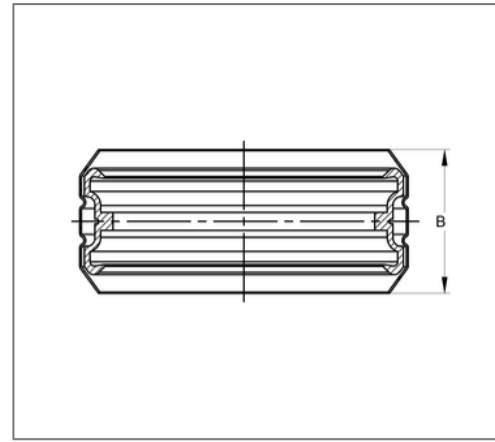

## ■ Connector SIMA RAPID DN 80 OD 83 mm

### Commercial details

Part no.	447710080
EAN/GTIN	4250928453679
Packing unit	50 pcs
Quantity unit	pcs
Weight	0,130 kg/pc
Product group	03-447
Price unit	1

### Technical data

Material	Ferritic chromium steel
Material type	1.452
Material turnbuckle	Stainless steel
Material type clamp lock	1.4301, 1.4510
Material cuff	Rubber EPDM
min. temperature resistance	-35 °C
max. temperature resistance	100 °C
Colour cuff	black

### Product details

Width D	96,6 mm
Outer pipe diameter	83 mm
Width pipe clamp strap B	38,6 mm
Nominal pipe diameter	80 mm
Screw type DIN 4762	hexagon socket
Connector type	Plug connector