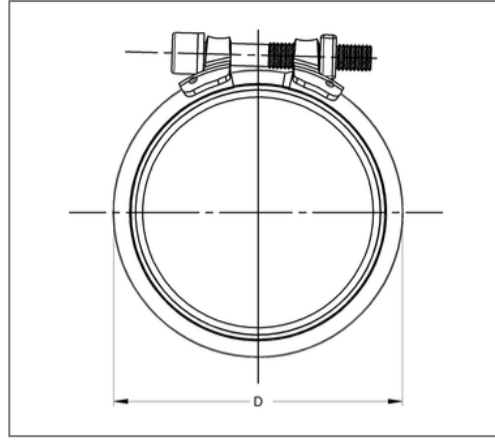

■ Connector SIMA RAPID DN 80 OD 83 mm

Commercial details

Part no.	447710080
EAN/GTIN	4250928453679
Packing unit	50 pcs
Quantity unit	pcs
Weight	0,130 kg/pc
Product group	03-447
Price unit	1

QR code

Certification

Specification

Application area	plug connector for cast iron pipe and fittings
Strength class	8.8
max. pressure load	0,5 bar
Closure part connection	Welded connection

Technical data

Material	Ferritic chromium steel
Material type	1.452
Material turnbuckle	Stainless steel
Material type clamp lock	1.4301, 1.4510
Material cuff	Rubber EPDM
min. temperature resistance	-35 °C
max. temperature resistance	100 °C
Colour cuff	black

Product details

Width D	96,6 mm
Outer pipe diameter	83 mm
Width pipe clamp strap B	38,6 mm
Nominal pipe diameter	80 mm
Screw type DIN 4762	hexagon socket
Connector type	Plug connector