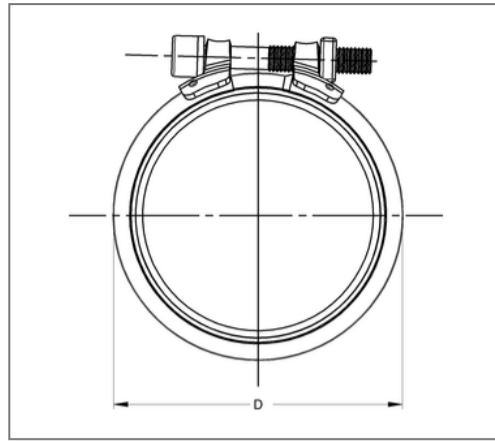

## ■ Connector SIMA RAPID DN 80 OD 83 mm

### Specification

Application area	plug connector for cast iron pipe and fittings
Strength class	8.8
max. pressure load	0,5 bar
Closure part connection	Welded connection

### Technical data

Material	Ferritic chromium steel
Material type	1.452
Material turnbuckle	Stainless steel
Material type clamp lock	1.4301, 1.4510
Material cuff	Rubber EPDM
min. temperature resistance	-35 °C
max. temperature resistance	100 °C
Colour cuff	black

### Product details

Width D	96,6 mm
Outer pipe diameter	83 mm
Width pipe clamp strap B	38,6 mm
Nominal pipe diameter	80 mm
Screw type DIN 4762	hexagon socket
Connector type	Plug connector