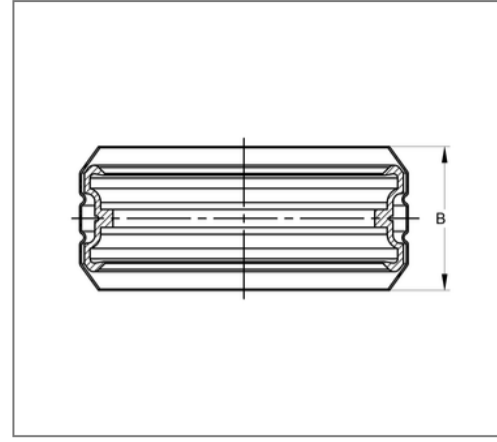

■ Connector SIMA RAPID DN 80 OD 83 mm

Commercial details

Part no.	447710080
EAN/GTIN	4250928453679
Packing unit	50 pcs
Quantity unit	pcs
Weight	0,130 kg/pc
Product group	03-447
Price unit	1

QR code

Certification

Specification

Application area	plug connector for cast iron pipe and fittings
Strength class	8.8
max. pressure load	0,5 bar
Closure part connection	Welded connection

Technical data

Material	Ferritic chromium steel
Material type	1.452
Material turnbuckle	Stainless steel
Material type clamp lock	1.4301, 1.4510
Material cuff	Rubber EPDM
min. temperature resistance	-35 °C
max. temperature resistance	100 °C
Colour cuff	black

Product details

Width D	96,6 mm
Outer pipe diameter	83 mm
Width pipe clamp strap B	38,6 mm
Nominal pipe diameter	80 mm
Screw type DIN 4762	hexagon socket
Connector type	Plug connector