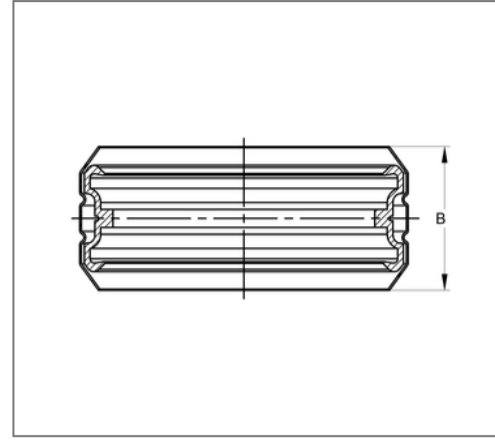

■ Connector SIMA RAPID DN 100 OD 110 mm

Commercial details

Part no.	447710100
EAN/GTIN	4250928453686
Packing unit	50 pcs
Quantity unit	pcs
Weight	0,190 kg/pc
Product group	03-447
Price unit	1

QR code

Certification

Specification

Application area	plug connector for cast iron pipe and fittings
Strength class	8.8
max. pressure load	0,5 bar
Closure part connection	Welded connection

Technical data

Material	Ferritic chromium steel
Material type	1.452
Material turnbuckle	Stainless steel
Material type clamp lock	1.4301, 1.4510
Material cuff	Rubber EPDM
min. temperature resistance	-35 °C
max. temperature resistance	100 °C
Colour cuff	black

Product details

Width D	124,8 mm
Outer pipe diameter	110 mm
Width pipe clamp strap B	45,5 mm
Nominal pipe diameter	100 mm
Screw type DIN 4762	hexagon socket
Connector type	Plug connector