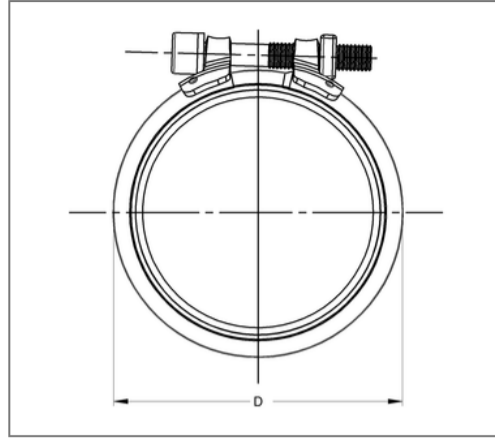

■ Connector SIMA RAPID DN 100 OD 110 mm

Commercial details

Part no.	447710100
EAN/GTIN	4250928453686
Packing unit	50 pcs
Quantity unit	pcs
Weight	0,190 kg/pc
Product group	03-447
Price unit	1

QR code

Certification

Specification

Application area	plug connector for cast iron pipe and fittings
Strength class	8.8
max. pressure load	0,5 bar
Closure part connection	Welded connection

Technical data

Material	Ferritic chromium steel
Material type	1.452
Material turnbuckle	Stainless steel
Material type clamp lock	1.4301, 1.4510
Material cuff	Rubber EPDM
min. temperature resistance	-35 °C
max. temperature resistance	100 °C
Colour cuff	black

Product details

Width D	124,8 mm
Outer pipe diameter	110 mm
Width pipe clamp strap B	45,5 mm
Nominal pipe diameter	100 mm
Screw type DIN 4762	hexagon socket
Connector type	Plug connector