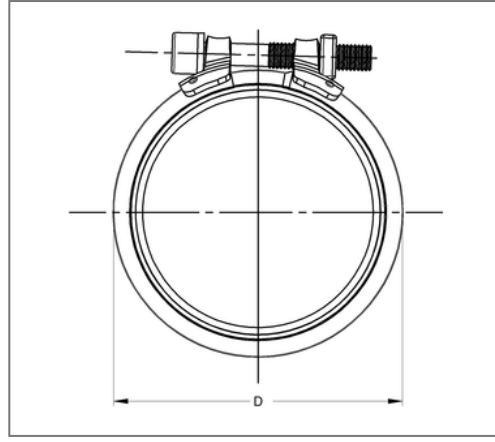

■ Connector SIMA RAPID DN 100 OD 110 mm

Commercial details

Part no.	447710100
EAN/GTIN	4250928453686
Packing unit	50 pcs
Quantity unit	pcs
Weight	0,190 kg/pc
Product group	03-447
Price unit	1

QR code

Certification

Specification

Application area	plug connector for cast iron pipe and fittings
Strength class	8.8
max. pressure load	0,5 bar
Closure part connection	Welded connection

Technical data

Material	Ferritic chromium steel
Material type	1.452
Material turnbuckle	Stainless steel
Material type clamp lock	1.4301, 1.4510
Material cuff	Rubber EPDM
min. temperature resistance	-35 °C
max. temperature resistance	100 °C
Colour cuff	black

Product details

Width D	124,8 mm
Outer pipe diameter	110 mm
Width pipe clamp strap B	45,5 mm
Nominal pipe diameter	100 mm
Screw type DIN 4762	hexagon socket
Connector type	Plug connector