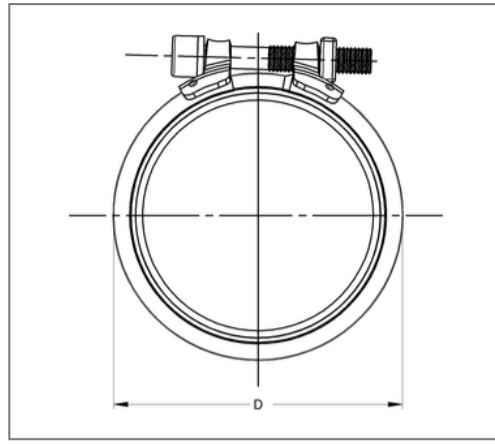

## ■ Connector SIMA RAPID DN 100 OD 110 mm

### Specification

Application area	plug connector for cast iron pipe and fittings
Strength class	8.8
max. pressure load	0,5 bar
Closure part connection	Welded connection

### Technical data

Material	Ferritic chromium steel
Material type	1.452
Material turnbuckle	Stainless steel
Material type clamp lock	1.4301, 1.4510
Material cuff	Rubber EPDM
min. temperature resistance	-35 °C
max. temperature resistance	100 °C
Colour cuff	black

### Product details

Width D	124,8 mm
Outer pipe diameter	110 mm
Width pipe clamp strap B	45,5 mm
Nominal pipe diameter	100 mm
Screw type DIN 4762	hexagon socket
Connector type	Plug connector