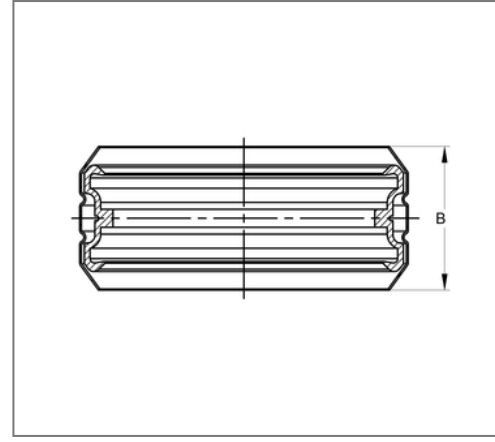

■ Connector SIMA RAPID DN 100 OD 110 mm

Commercial details

Part no.	447710100
EAN/GTIN	4250928453686
Packing unit	50 pcs
Quantity unit	pcs
Weight	0,190 kg/pc
Product group	03-447
Price unit	1

QR code

Certification

Specification

Application area	plug connector for cast iron pipe and fittings
Strength class	8.8
max. pressure load	0,5 bar
Closure part connection	Welded connection

Technical data

Material	Ferritic chromium steel
Material type	1.452
Material turnbuckle	Stainless steel
Material type clamp lock	1.4301, 1.4510
Material cuff	Rubber EPDM
min. temperature resistance	-35 °C
max. temperature resistance	100 °C
Colour cuff	black

Product details

Width D	124,8 mm
Outer pipe diameter	110 mm
Width pipe clamp strap B	45,5 mm
Nominal pipe diameter	100 mm
Screw type DIN 4762	hexagon socket
Connector type	Plug connector