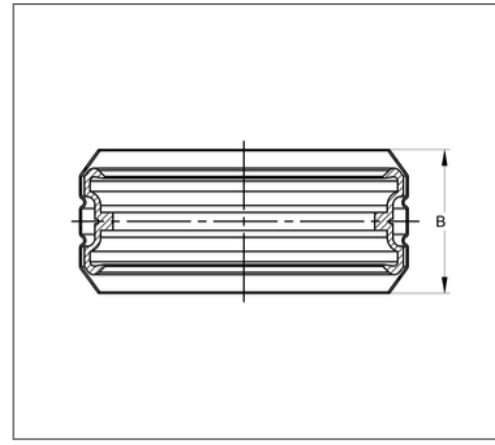

## ■ Connector SIMA RAPID DN 100 OD 110 mm

### Commercial details

Part no.	447710100
EAN/GTIN	4250928453686
Packing unit	100 pcs
Quantity unit	pcs
Weight	0,190 kg/pc
Product group	03-447
Price unit	1

### Technical data

Material	Ferritic chromium steel
Material type	1.452
Material turnbuckle	Stainless steel
Material type clamp lock	1.4301, 1.4510
Material cuff	Rubber EPDM
min. temperature resistance	-35 °C
max. temperature resistance	100 °C
Colour cuff	black

### Product details

Width D	124,8 mm
Outer pipe diameter	110 mm
Width pipe clamp strap B	45,5 mm
Nominal pipe diameter	100 mm
Screw type DIN 4762	hexagon socket
Connector type	Plug connector