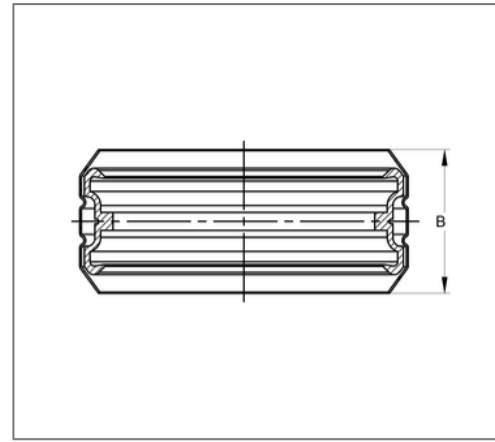

■ Connector SIMA RAPID DN 125 OD 135 mm

Commercial details

Part no.	447710125
EAN/GTIN	4250928453693
Packing unit	20 pcs
Quantity unit	pcs
Weight	0,310 kg/pc
Product group	03-447
Price unit	1

QR code

Certification

Specification

Application area	plug connector for cast iron pipe and fittings
Strength class	8.8
max. pressure load	0,5 bar
Closure part connection	Welded connection

Technical data

Material	Ferritic chromium steel
Material type	1.452
Material turnbuckle	Stainless steel
Material type clamp lock	1.4301, 1.4510
Material cuff	Rubber EPDM
min. temperature resistance	-35 °C
max. temperature resistance	100 °C
Colour cuff	black

Product details

Width D	151,6 mm
Outer pipe diameter	135 mm
Width pipe clamp strap B	55 mm
Nominal pipe diameter	125 mm
Screw type DIN 4762	hexagon socket
Connector type	Plug connector