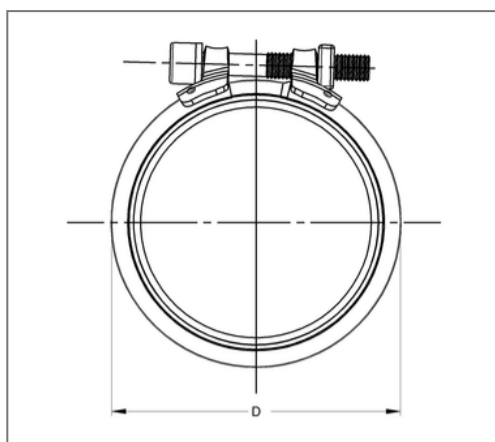

■ Connector SIMA RAPID DN 125 OD 135 mm

Commercial details

Part no.	447710125
EAN/GTIN	4250928453693
Packing unit	20 pcs
Quantity unit	pcs
Weight	0,310 kg/pc
Product group	03-447
Price unit	1

QR code

Certification

Specification

Application area	plug connector for cast iron pipe and fittings
Strength class	8.8
max. pressure load	0,5 bar
Closure part connection	Welded connection

Technical data

Material	Ferritic chromium steel
Material type	1.452
Material turnbuckle	Stainless steel
Material type clamp lock	1.4301, 1.4510
Material cuff	Rubber EPDM
min. temperature resistance	-35 °C
max. temperature resistance	100 °C
Colour cuff	black

Product details

Width D	151,6 mm
Outer pipe diameter	135 mm
Width pipe clamp strap B	55 mm
Nominal pipe diameter	125 mm
Screw type DIN 4762	hexagon socket
Connector type	Plug connector