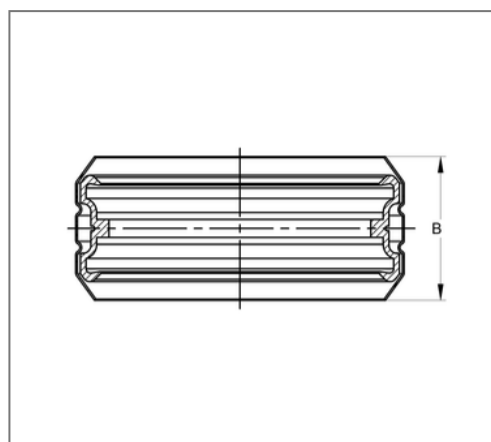

■ Connector SIMA RAPID DN 125 OD 135 mm

Commercial details

Part no.	447710125
EAN/GTIN	4250928453693
Packing unit	20 pcs
Quantity unit	pcs
Weight	0,310 kg/pc
Product group	03-447
Price unit	1

QR code

Certification

Specification

Application area	plug connector for cast iron pipe and fittings
Strength class	8.8
max. pressure load	0,5 bar
Closure part connection	Welded connection

Technical data

Material	Ferritic chromium steel
Material type	1.452
Material turnbuckle	Stainless steel
Material type clamp lock	1.4301, 1.4510
Material cuff	Rubber EPDM
min. temperature resistance	-35 °C
max. temperature resistance	100 °C
Colour cuff	black

Product details

Width D	151,6 mm
Outer pipe diameter	135 mm
Width pipe clamp strap B	55 mm
Nominal pipe diameter	125 mm
Screw type DIN 4762	hexagon socket
Connector type	Plug connector