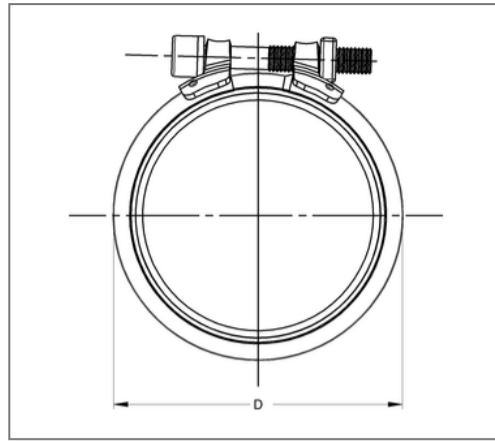

■ Connector SIMA RAPID DN 125 OD 135 mm

Commercial details

Part no.	447710125
EAN/GTIN	4250928453693
Packing unit	20 pcs
Quantity unit	pcs
Weight	0,310 kg/pc
Product group	03-447
Price unit	1

QR code

Certification

Specification

Application area	plug connector for cast iron pipe and fittings
Strength class	8.8
max. pressure load	0,5 bar
Closure part connection	Welded connection

Technical data

Material	Ferritic chromium steel
Material type	1.452
Material turnbuckle	Stainless steel
Material type clamp lock	1.4301, 1.4510
Material cuff	Rubber EPDM
min. temperature resistance	-35 °C
max. temperature resistance	100 °C
Colour cuff	black

Product details

Width D	151,6 mm
Outer pipe diameter	135 mm
Width pipe clamp strap B	55 mm
Nominal pipe diameter	125 mm
Screw type DIN 4762	hexagon socket
Connector type	Plug connector