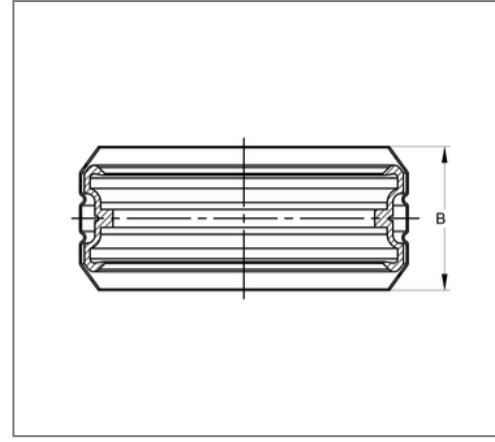

## ■ Connector SIMA RAPID DN 150 OD 160 mm

### Commercial details

Part no.	447710150
EAN/GTIN	4250928453709
Packing unit	15 pcs
Quantity unit	pcs
Weight	0,360 kg/pc
Product group	03-447
Price unit	1

### Technical data

Material	Ferritic chromium steel
Material type	1.452
Material turnbuckle	Stainless steel
Material type clamp lock	1.4301, 1.4510
Material cuff	Rubber EPDM
min. temperature resistance	-35 °C
max. temperature resistance	100 °C
Colour cuff	black

### Product details

Width D	176,6 mm
Outer pipe diameter	160 mm
Width pipe clamp strap B	55 mm
Nominal pipe diameter	150 mm
Screw type DIN 4762	hexagon socket
Connector type	Plug connector