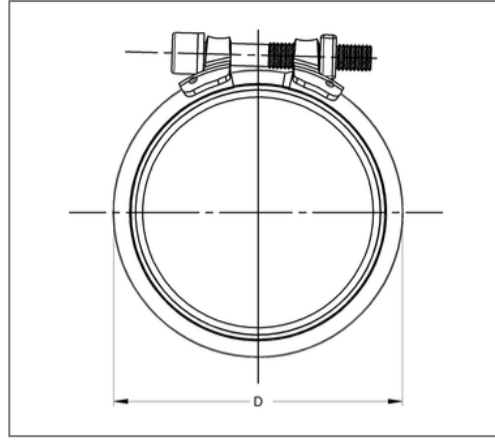

## ■ Connector SIMA RAPID DN 150 OD 160 mm

### Specification

Application area	plug connector for cast iron pipe and fittings
Strength class	8.8
max. pressure load	0,5 bar
Closure part connection	Welded connection

### Technical data

Material	Ferritic chromium steel
Material type	1.452
Material turnbuckle	Stainless steel
Material type clamp lock	1.4301, 1.4510
Material cuff	Rubber EPDM
min. temperature resistance	-35 °C
max. temperature resistance	100 °C
Colour cuff	black

### Product details

Width D	176,6 mm
Outer pipe diameter	160 mm
Width pipe clamp strap B	55 mm
Nominal pipe diameter	150 mm
Screw type DIN 4762	hexagon socket
Connector type	Plug connector