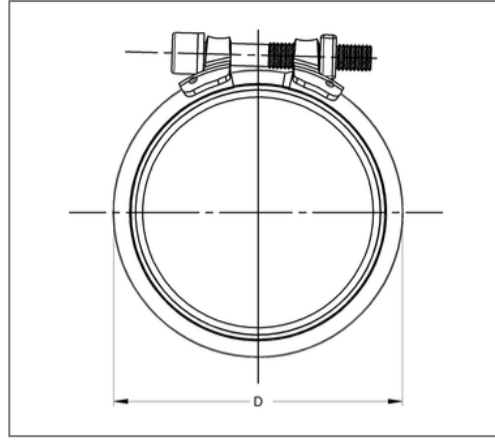

■ Connector SIMA RAPID DN 150 OD 160 mm

Commercial details

Part no.	447710150
EAN/GTIN	4250928453709
Packing unit	15 pcs
Quantity unit	pcs
Weight	0,360 kg/pc
Product group	03-447
Price unit	1

QR code

Certification

Specification

Application area	plug connector for cast iron pipe and fittings
Strength class	8.8
max. pressure load	0,5 bar
Closure part connection	Welded connection

Technical data

Material	Ferritic chromium steel
Material type	1.452
Material turnbuckle	Stainless steel
Material type clamp lock	1.4301, 1.4510
Material cuff	Rubber EPDM
min. temperature resistance	-35 °C
max. temperature resistance	100 °C
Colour cuff	black

Product details

Width D	176,6 mm
Outer pipe diameter	160 mm
Width pipe clamp strap B	55 mm
Nominal pipe diameter	150 mm
Screw type DIN 4762	hexagon socket
Connector type	Plug connector