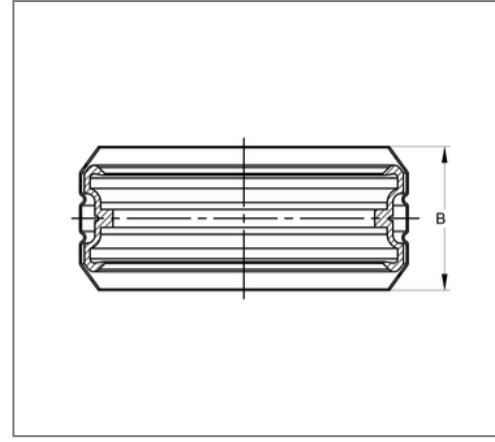

■ Connector SIMA RAPID DN 150 OD 160 mm

Commercial details

Part no.	447710150
EAN/GTIN	4250928453709
Packing unit	15 pcs
Quantity unit	pcs
Weight	0,360 kg/pc
Product group	03-447
Price unit	1

QR code

Certification

Specification

Application area	plug connector for cast iron pipe and fittings
Strength class	8.8
max. pressure load	0,5 bar
Closure part connection	Welded connection

Technical data

Material	Ferritic chromium steel
Material type	1.452
Material turnbuckle	Stainless steel
Material type clamp lock	1.4301, 1.4510
Material cuff	Rubber EPDM
min. temperature resistance	-35 °C
max. temperature resistance	100 °C
Colour cuff	black

Product details

Width D	176,6 mm
Outer pipe diameter	160 mm
Width pipe clamp strap B	55 mm
Nominal pipe diameter	150 mm
Screw type DIN 4762	hexagon socket
Connector type	Plug connector