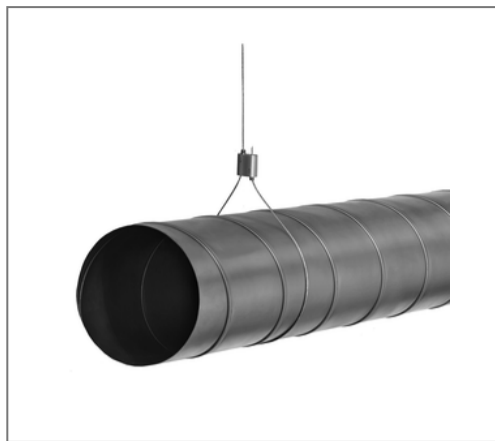

■ Wire rope system L-Fix toggle 1,5 mm 3 m

Commercial details

Part no.	05985759
EAN/GTIN	4250928459596
Packing unit	10 pcs
Quantity unit	pcs
Weight	0,0420 kg/pc
Product group	08-983
Price unit	1

QR code

Specification

Application area for fixing in trapeze sheets

Product details

tension load	0,32 kN
Diameter wire	1,5 mm
Length	3 m

Technical data

Material	Steel
Surface	galvanized
Safety factor	5
Material lock	Aluminium

Remark