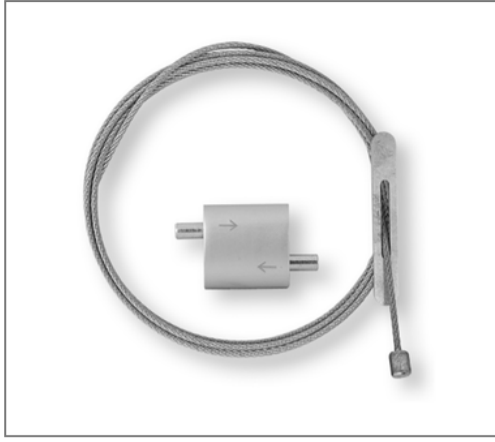

■ Wire rope system L-Fix toggle 1,5 mm 3 m

Commercial details

Part no.	05985759
EAN/GTIN	4250928459596
Packing unit	10 pcs
Quantity unit	pcs
Weight	0,0420 kg/pc
Product group	08-983
Price unit	1

QR code

Specification

Application area for fixing in trapeze sheets

Product details

tension load	0,32 kN
Diameter wire	1,5 mm
Length	3 m

Technical data

Material	Steel
Surface	galvanized
Safety factor	5
Material lock	Aluminium

Remark

Notice Set incl. wire and lock