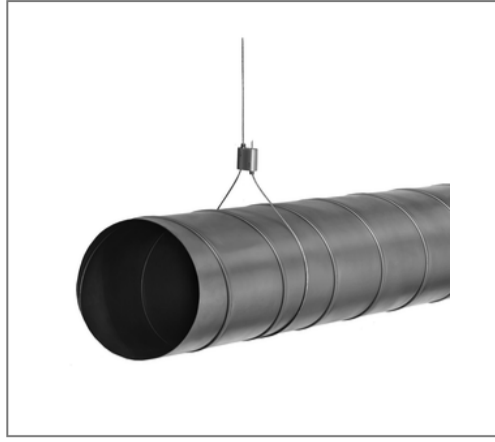

■ Wire rope system L-Fix toggle 1,5 mm 3 m

Commercial details

Part no.	05985759
EAN/GTIN	4250928459596
Packing unit	10 pcs
Quantity unit	pcs
Weight	0,0420 kg/pc
Product group	08-983
Price unit	1

QR code

Specification

Application area for fixing in trapeze sheets

Product details

tension load	0,32 kN
Diameter wire	1,5 mm
Length	3 m

Technical data

Material	Steel
Surface	galvanized
Safety factor	5
Material lock	Aluminium

Remark