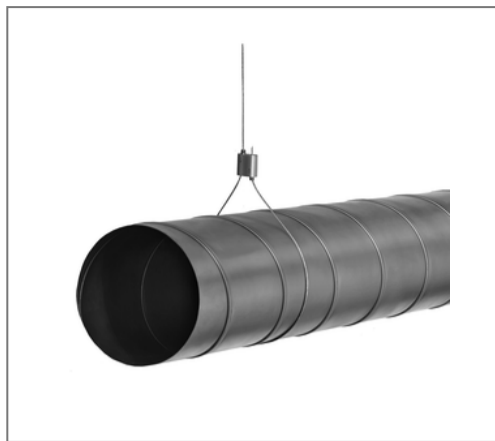

■ Wire rope system L-Fix toggle 1,5 mm 5 m

Commercial details

Part no.	05985758
EAN/GTIN	4250928459589
Packing unit	10 pcs
Quantity unit	pcs
Weight	0,0620 kg/pc
Product group	08-983
Price unit	1

QR code

Specification

Application area for fixing in trapeze sheets

Product details

tension load	0,32 kN
Diameter wire	1,5 mm
Length	5 m

Technical data

Material	Steel
Surface	galvanized
Safety factor	5
Material lock	Aluminium

Remark