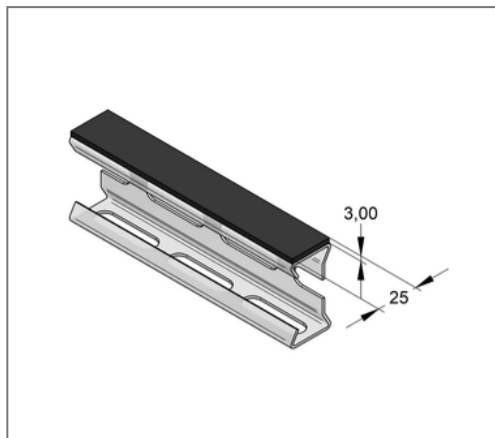

■ SIGNUM Insulation rubber LP50 10 m Rubber

Commercial details

Part no.	72102032
EAN/GTIN	4250928467898
Packing unit	10 m
Quantity unit	m
Weight	0,119 kg/m
Product group	08-985
Price unit	1

QR code

Specification

Application area	Sound, dirt and insulation protection between the rail and the supporting part (e.g. ventilation ducts)
Specification	self-adhesive

Product details

Width	25 mm
Length	10 m

Technical data

Material	Rubber
Material type	EPDM
min. temperature resistance	-35 °C
max. temperature resistance	100 °C
Colour	black