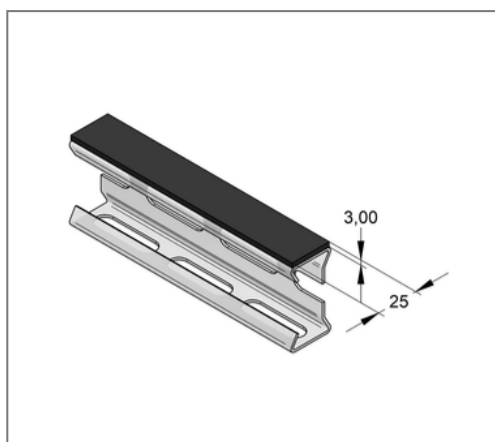

### Commercial details

Part no.	72102032
EAN/GTIN	4250928467898
Packing unit	10 m
Quantity unit	m
Weight	0,119 kg/m
Product group	08-985
Price unit	1

### Product details

Width	25 mm
Length	10 m