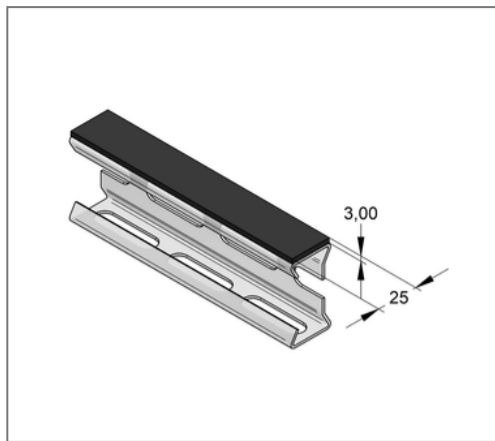

■ SIGNUM Insulation rubber LP50 10 m Rubber

Commercial details

Part no.	72102032
EAN/GTIN	4250928467898
Packing unit	10 m
Quantity unit	m
Weight	0,119 kg/m
Product group	08-985
Price unit	1

QR code

Specification

Application area	Sound, dirt and insulation protection between the rail and the supporting part (e.g. ventilation ducts)
Specification	self-adhesive

Product details

Width	25 mm
Length	10 m

Technical data

Material	Rubber
Material type	EPDM
min. temperature resistance	-35 °C
max. temperature resistance	100 °C
Colour	black