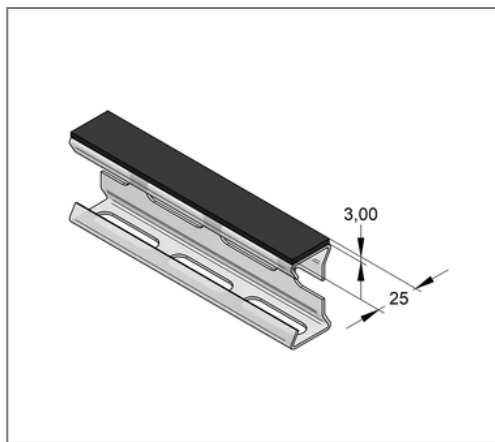

■ SIGNUM Insulation rubber LP50 10 m Rubber

Commercial details

Part no.	72102032
EAN/GTIN	4250928467898
Packing unit	10 m
Quantity unit	m
Weight	0,119 kg/m
Product group	08-985
Price unit	1

QR code

Specification

Application area	Sound, dirt and insulation protection between the rail and the supporting part (e.g. ventilation ducts)
Specification	self-adhesive

Product details

Width	25 mm
Length	10 m

Technical data

Material	Rubber
Material type	EPDM
min. temperature resistance	-35 °C
max. temperature resistance	100 °C
Colour	black