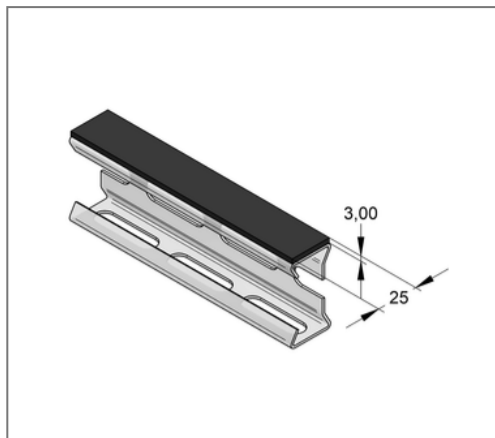

### Commercial details

Part no.	72102032
EAN/GTIN	4250928467898
Packing unit	10 m
Quantity unit	m
Weight	0,119 kg/m
Product group	08-985
Price unit	1

### Product details

Width	25 mm
Length	10 m