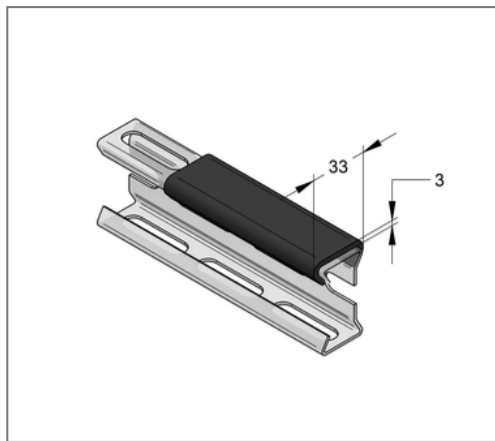

■ SIGNUM Insulation lining LP50 10 m Rubber

Commercial details

Part no.	7100036
EAN/GTIN	4250928467904
Packing unit	10 m
Quantity unit	m
Weight	0,221 kg/m
Product group	08-710
Price unit	1

QR code

Specification

Application Sound, dirt and insulation protection between the area rail and the supporting part (e.g. ventilation ducts)

Technical data

Material	Rubber
Material type	TPE
min. temperature resistance	-35 °C
max. temperature resistance	100 °C
Colour	black

Product details

Width	33 mm
Length	10 m