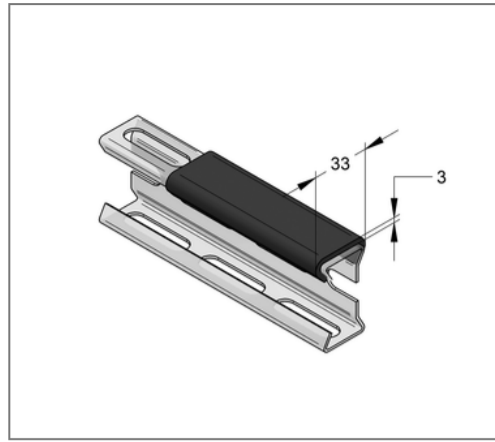

■ SIGNUM Insulation lining LP50 10 m Rubber

Commercial details

Part no.	7100036
EAN/GTIN	4250928467904
Packing unit	10 m
Quantity unit	m
Weight	0,221 kg/m
Product group	08-710
Price unit	1

QR code

Specification

Application Sound, dirt and insulation protection between the area rail and the supporting part (e.g. ventilation ducts)

Technical data

Material	Rubber
Material type	TPE
min. temperature resistance	-35 °C
max. temperature resistance	100 °C
Colour	black

Product details

Width	33 mm
Length	10 m