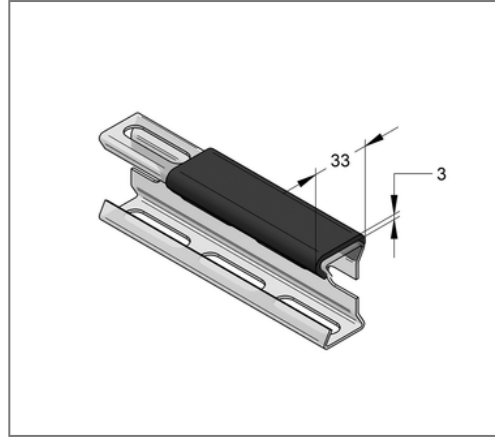

### Commercial details

Part no.	7100036
EAN/GTIN	4250928467904
Packing unit	10 m
Quantity unit	m
Weight	0,221 kg/m
Product group	08-710
Price unit	1

### Product details

Width	33 mm
Length	10 m