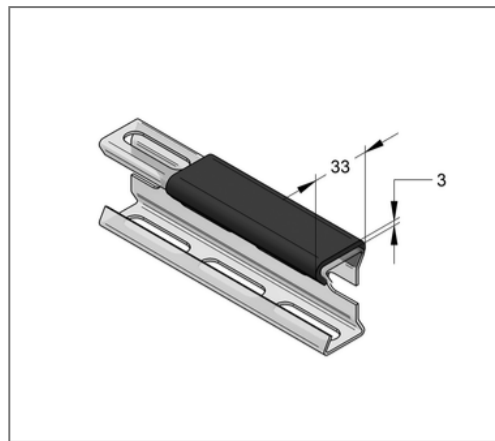

■ SIGNUM Insulation lining LP50 10 m Rubber

Commercial details

Part no.	7100036
EAN/GTIN	4250928467904
Packing unit	10 m
Quantity unit	m
Weight	0,221 kg/m
Product group	08-710
Price unit	1

QR code

Specification

Application Sound, dirt and insulation protection between the area rail and the supporting part (e.g. ventilation ducts)

Technical data

Material	Rubber
Material type	TPE
min. temperature resistance	-35 °C
max. temperature resistance	100 °C
Colour	black

Product details

Width	33 mm
Length	10 m