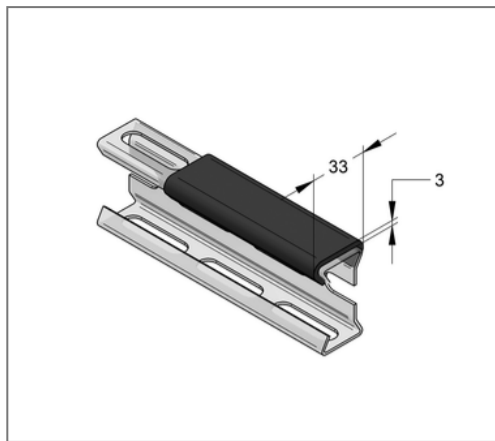

■ SIGNUM Insulation lining LP50 10 m Rubber

Commercial details

Part no.	7100036
EAN/GTIN	4250928467904
Packing unit	10 m
Quantity unit	m
Weight	0,221 kg/m
Product group	08-710
Price unit	1

QR code

Specification

Application Sound, dirt and insulation protection between the area rail and the supporting part (e.g. ventilation ducts)

Technical data

Material	Rubber
Material type	EPDM
min. temperature resistance	-35 °C
max. temperature resistance	100 °C
Colour	black

Product details

Width	33 mm
Length	10 m