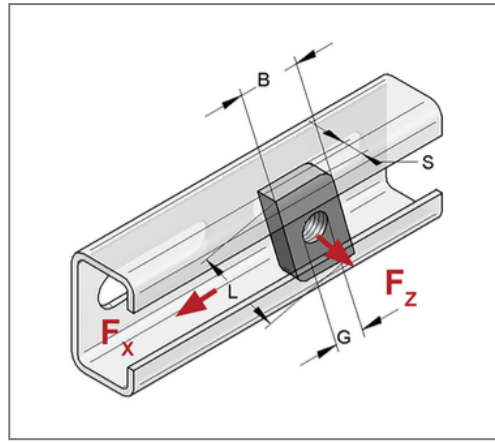

■ Threaded plate M8 38x17 galv.

Commercial details

Part no.	0750077
EAN/GTIN	4250928417138
Packing unit	100 pcs
Quantity unit	pcs
Weight	0,0235 kg/pc
Product group	02-075
Price unit	100

QR code

Technical data

Material	Steel
Material type	S235
Surface	galvanized

Product details

Loading capacity	see loads in the catalogue
Length L	35 mm
Width B	18 mm
Material thickness S	6 mm
Thread G	M8
Profile type	35, Stex 35
Shape	pivoted
Plate type	38x17