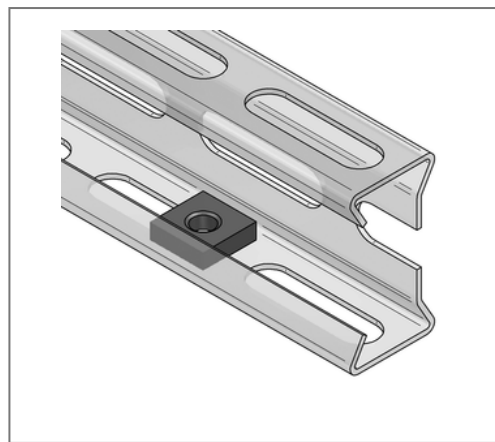

■ Threaded plate M6 square 17x17 mm galv.

Commercial details

Part no.	0740012
EAN/GTIN	4250928417091
Packing unit	100 pcs
Quantity unit	pcs
Weight	0,0105 kg/pc
Product group	02-074
Price unit	100

QR code

Technical data

Material	Steel
Material type	S235
Surface	galvanized

Product details

Loading capacity	see loads in the catalogue
Length L	17 mm
Width B	17 mm
Material thickness S	5 mm
Thread G	M6
Profile type	LP50
Shape	square