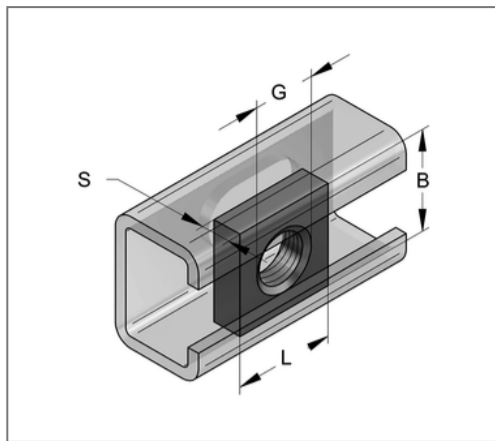

■ Threaded plate M6 square 17x17 mm galv.

Commercial details

Part no.	0740012
EAN/GTIN	4250928417091
Packing unit	100 pcs
Quantity unit	pcs
Weight	0,0105 kg/pc
Product group	02-074
Price unit	100

QR code

Technical data

Material	Steel
Material type	S235
Surface	galvanized

Product details

Loading capacity	see loads in the catalogue
Length L	17 mm
Width B	17 mm
Material thickness S	5 mm
Thread G	M6
Profile type	LP50
Shape	square