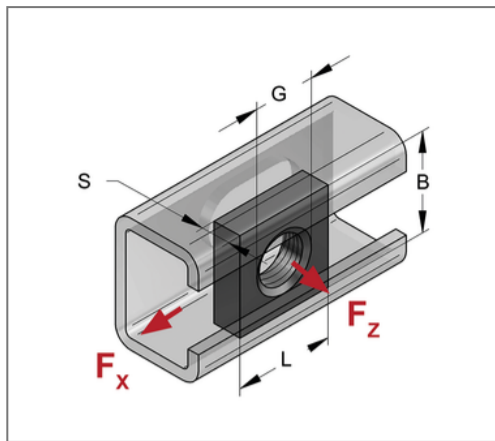

## ■ Threaded plate M6 square 17x17 mm galv.

### Product details

Loading capacity	see loads in the catalogue
Length L	17 mm
Width B	17 mm
Material thickness S	5 mm
Thread G	M6
Profile type	22, LP50
Shape	square