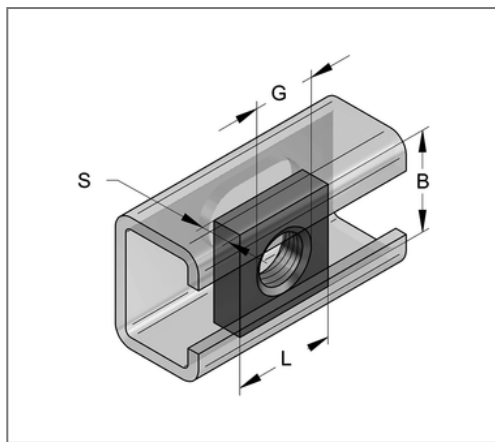

■ Threaded plate M6 square 17x17 mm galv.

Commercial details

Part no.	0740012
EAN/GTIN	4250928417091
Packing unit	100 pcs
Quantity unit	pcs
Weight	0,0105 kg/pc
Product group	02-074
Price unit	100

QR code

Technical data

Material	Steel
Material type	S235
Surface	galvanized

Product details

Loading capacity	see loads in the catalogue
Length L	17 mm
Width B	17 mm
Material thickness S	5 mm
Thread G	M6
Profile type	LP50
Shape	square