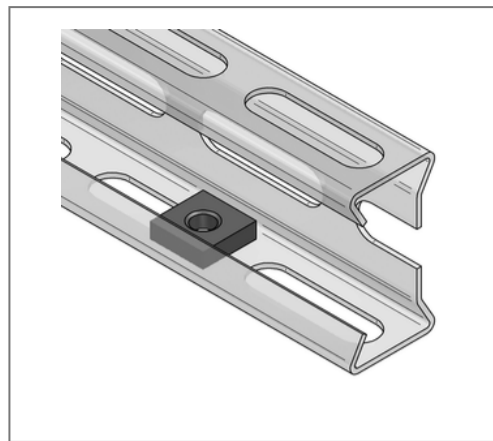

## ■ Threaded plate M6 square 17x17 mm galv.

### Technical data

Material	Steel
Material type	S235
Surface	galvanized

### Product details

Loading capacity	see loads in the catalogue
Length L	17 mm
Width B	17 mm
Material thickness S	5 mm
Thread G	M6
Profile type	22, LP50
Shape	square