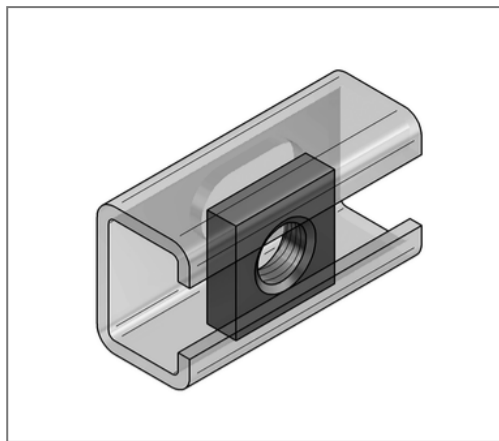

## ■ Threaded plate M6 square 17x17 mm galv.

### Product details

Loading capacity	see loads in the catalogue
Length L	17 mm
Width B	17 mm
Material thickness S	5 mm
Thread G	M6
Profile type	22, LP50
Shape	square