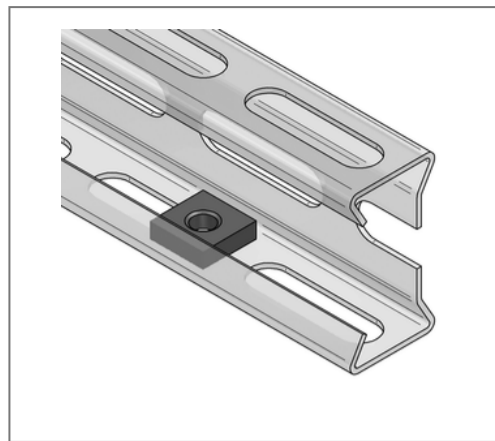

■ Threaded plate M6 square 17x17 mm galv.

Commercial details

Part no.	0740012
EAN/GTIN	4250928417091
Packing unit	100 pcs
Quantity unit	pcs
Weight	0,0105 kg/pc
Product group	02-074
Price unit	100

QR code

Technical data

Material	Steel
Material type	S235
Surface	galvanized

Product details

Loading capacity	see loads in the catalogue
Length L	17 mm
Width B	17 mm
Material thickness S	5 mm
Thread G	M6
Profile type	LP50
Shape	square