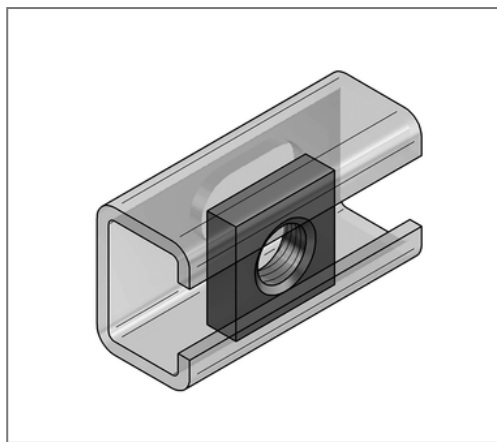

■ Threaded plate M6 square 17x17 mm galv.

Commercial details

Part no.	0740012
EAN/GTIN	4250928417091
Packing unit	100 pcs
Quantity unit	pcs
Weight	0,0105 kg/pc
Product group	02-074
Price unit	100

QR code

Technical data

Material	Steel
Material type	S235
Surface	galvanized

Product details

Loading capacity	see loads in the catalogue
Length L	17 mm
Width B	17 mm
Material thickness S	5 mm
Thread G	M6
Profile type	LP50
Shape	square