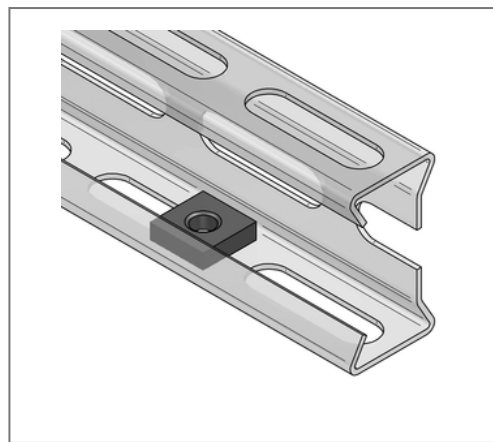

■ Threaded plate M6 square 17x17 mm galv.

Commercial details

Part no.	0740012
EAN/GTIN	4250928417091
Packing unit	100 pcs
Quantity unit	pcs
Weight	0,0105 kg/pc
Product group	02-074
Price unit	100

QR code

Technical data

Material	Steel
Material type	S235
Surface	galvanized

Product details

Loading capacity	see loads in the catalogue
Length L	17 mm
Width B	17 mm
Material thickness S	5 mm
Thread G	M6
Profile type	LP50
Shape	square