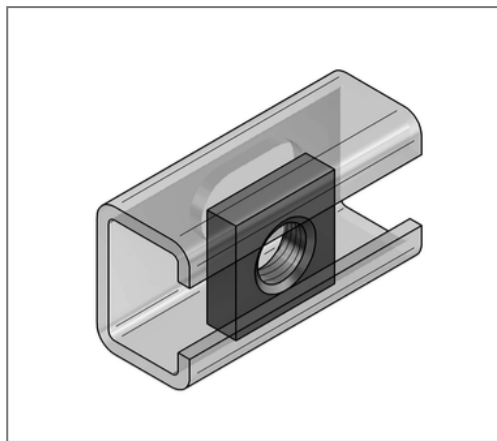

■ Threaded plate M6 square 17x17 mm galv.

Commercial details

Part no.	0740012
EAN/GTIN	4250928417091
Packing unit	100 pcs
Quantity unit	pcs
Weight	0,0105 kg/pc
Product group	02-074
Price unit	100

QR code

Technical data

Material	Steel
Material type	S235
Surface	galvanized

Product details

Loading capacity	see loads in the catalogue
Length L	17 mm
Width B	17 mm
Material thickness S	5 mm
Thread G	M6
Profile type	LP50
Shape	square