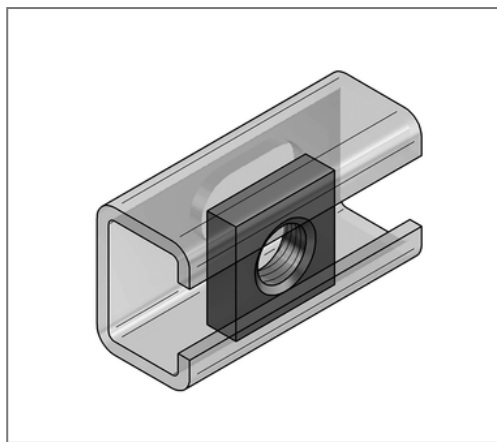

## ■ Threaded plate M8 square 17x17 mm galv.

### Product details

Loading capacity	see loads in the catalogue
Length L	17 mm
Width B	17 mm
Material thickness S	5 mm
Thread G	M8
Profile type	LP50
Shape	square