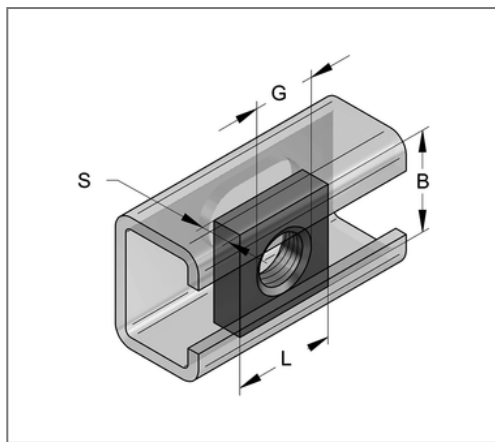

## ■ Threaded plate M8 square 17x17 mm galv.

### Product details

Loading capacity	see loads in the catalogue
Length L	17 mm
Width B	17 mm
Material thickness S	5 mm
Thread G	M8
Profile type	LP50
Shape	square