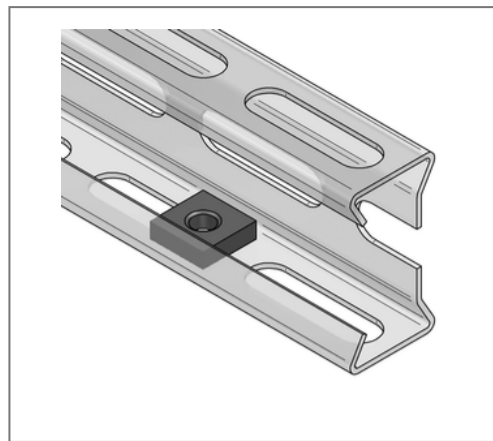

■ Threaded plate M8 square 17x17 mm galv.

Commercial details

Part no.	0740020
EAN/GTIN	4250928417107
Packing unit	100 pcs
Quantity unit	pcs
Weight	0,0099 kg/pc
Product group	02-074
Price unit	100

QR code

Technical data

Material	Steel
Material type	S235
Surface	galvanized

Product details

Loading capacity	see loads in the catalogue
Length L	17 mm
Width B	17 mm
Material thickness S	5 mm
Thread G	M8
Profile type	LP50
Shape	square