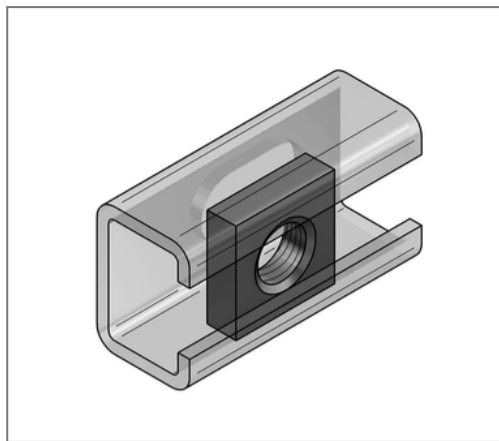

■ Threaded plate M8 square 17x17 mm galv.

Commercial details

Part no.	0740020
EAN/GTIN	4250928417107
Packing unit	100 pcs
Quantity unit	pcs
Weight	0,0099 kg/pc
Product group	02-074
Price unit	100

QR code

Technical data

Material	Steel
Material type	S235
Surface	galvanized

Product details

Loading capacity	see loads in the catalogue
Length L	17 mm
Width B	17 mm
Material thickness S	5 mm
Thread G	M8
Profile type	LP50
Shape	square