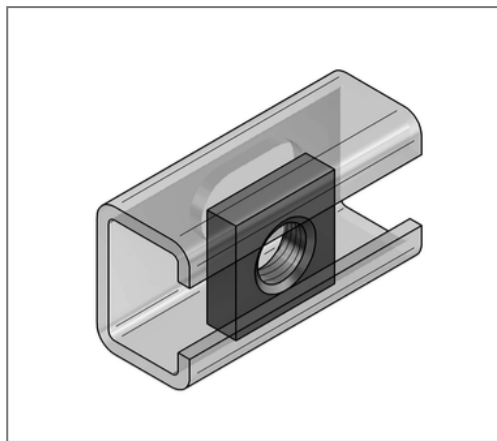

■ Threaded plate M8 square 17x17 mm galv.

Commercial details

Part no.	0740020
EAN/GTIN	4250928417107
Packing unit	100 pcs
Quantity unit	pcs
Weight	0,0099 kg/pc
Product group	02-074
Price unit	100

QR code

Technical data

Material	Steel
Material type	S235
Surface	galvanized

Product details

Loading capacity	see loads in the catalogue
Length L	17 mm
Width B	17 mm
Material thickness S	5 mm
Thread G	M8
Profile type	LP50
Shape	square