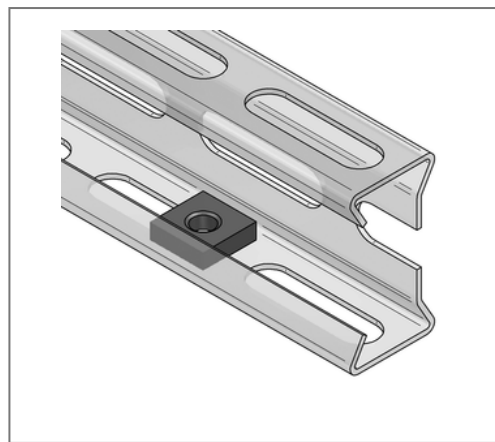

## ■ Threaded plate M8 square 17x17 mm galv.

### Technical data

Material	Steel
Material type	S235
Surface	galvanized

### Product details

Loading capacity	see loads in the catalogue
Length L	17 mm
Width B	17 mm
Material thickness S	5 mm
Thread G	M8
Profile type	LP50
Shape	square