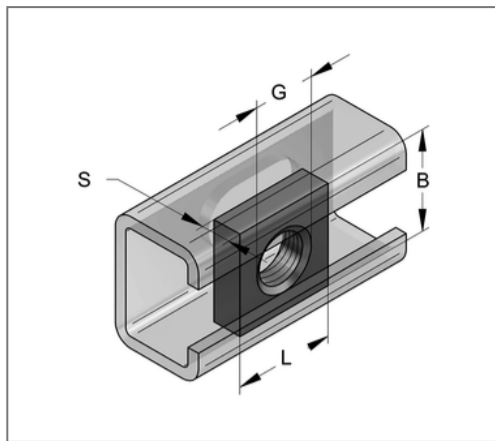

■ Threaded plate M8 square 17x17 mm galv.

Commercial details

Part no.	0740020
EAN/GTIN	4250928417107
Packing unit	100 pcs
Quantity unit	pcs
Weight	0,0099 kg/pc
Product group	02-074
Price unit	100

QR code

Technical data

Material	Steel
Material type	S235
Surface	galvanized

Product details

Loading capacity	see loads in the catalogue
Length L	17 mm
Width B	17 mm
Material thickness S	5 mm
Thread G	M8
Profile type	LP50
Shape	square