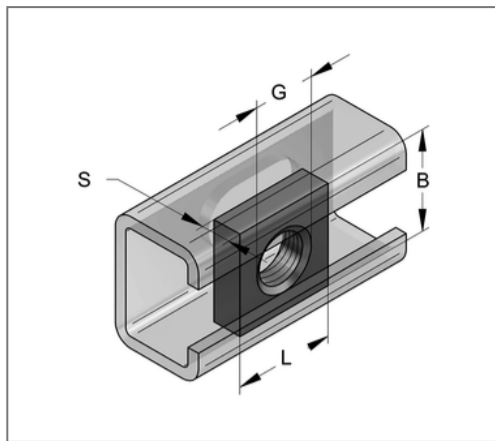

## ■ Threaded plate M10 square 17x17 mm galv.

### Product details

Loading capacity	see loads in the catalogue
Length L	17 mm
Width B	17 mm
Material thickness S	5 mm
Thread G	M10
Profile type	LP50
Shape	square