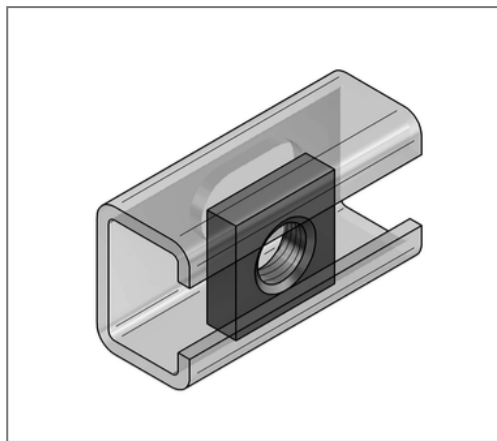

## ■ Threaded plate M10 square 17x17 mm galv.

### Product details

Loading capacity	see loads in the catalogue
Length L	17 mm
Width B	17 mm
Material thickness S	5 mm
Thread G	M10
Profile type	22, LP50
Shape	square