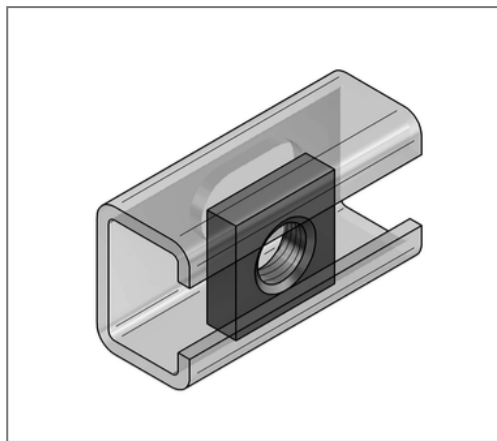

## ■ Threaded plate M10 square 17x17 mm galv.

### Product details

Loading capacity	see loads in the catalogue
Length L	17 mm
Width B	17 mm
Material thickness S	5 mm
Thread G	M10
Profile type	LP50
Shape	square