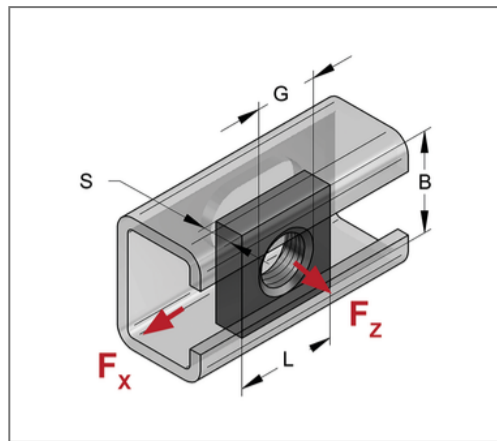

## ■ Threaded plate M10 square 17x17 mm galv.

### Product details

Loading capacity	see loads in the catalogue
Length L	17 mm
Width B	17 mm
Material thickness S	5 mm
Thread G	M10
Profile type	22, LP50
Shape	square