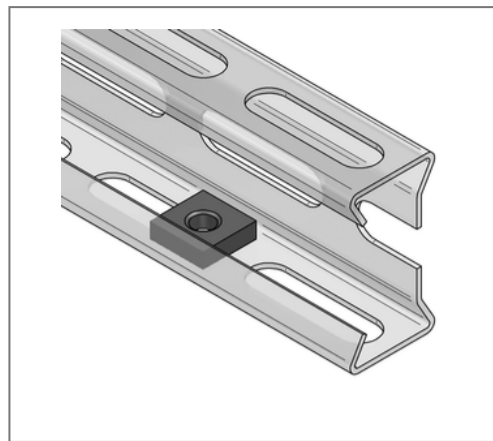

## ■ Threaded plate M10 square 17x17 mm galv.

### Technical data

Material	Steel
Material type	S235
Surface	galvanized

### Product details

Loading capacity	see loads in the catalogue
Length L	17 mm
Width B	17 mm
Material thickness S	5 mm
Thread G	M10
Profile type	LP50
Shape	square