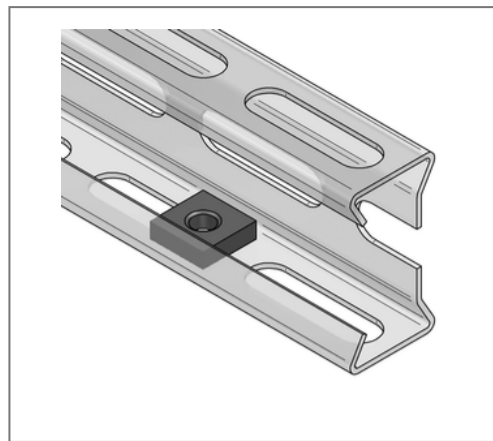

## ■ Threaded plate M10 square 17x17 mm galv.

### Technical data

Material	Steel
Material type	S235
Surface	galvanized

### Product details

Loading capacity	see loads in the catalogue
Length L	17 mm
Width B	17 mm
Material thickness S	5 mm
Thread G	M10
Profile type	22, LP50
Shape	square