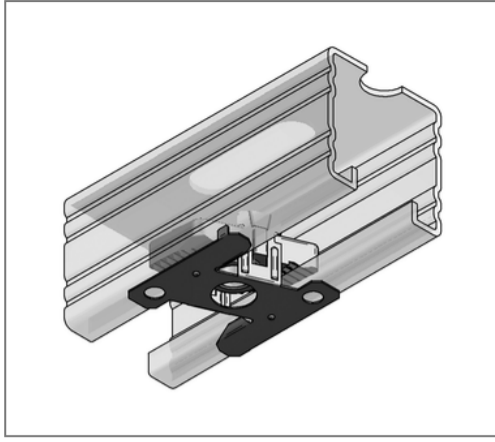

## ■ Stex 45 mounting plate MP M8 galv.

### Commercial details

Part no.	1280008
EAN/GTIN	4250928424679
Packing unit	30 pcs
Quantity unit	pcs
Weight	0,0576 kg/pc
Product group	02-128
Price unit	1

### Technical data

Material	Steel
Material type	S235
Surface	galvanized

### Product details

Loading capacity	see loads in the catalogue
Length	44 mm
Width	44 mm
Thread	M8
Profile type	45
Shape	pivoted