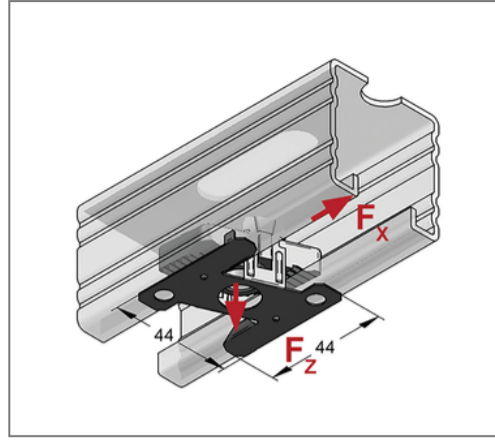

## ■ Stex 45 mounting plate MP M8 galv.

### Commercial details

Part no.	1280008
EAN/GTIN	4250928424679
Packing unit	30 pcs
Quantity unit	pcs
Weight	0,0576 kg/pc
Product group	02-128
Price unit	1

### Product details

Loading capacity	see loads in the catalogue
Length	44 mm
Width	44 mm
Thread	M8
Profile type	45
Shape	pivoted